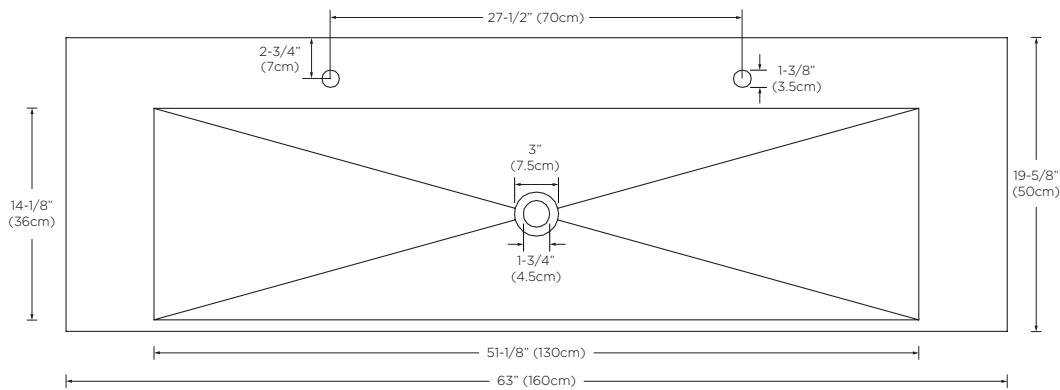

Model : E052463-1D

Designed By: **RAMON ESTEVE** | SPAIN

Features : No overflow
Matching full length, solid surface drain cover plate included
Works with drain 700204
Drain sold separately
U.S. PATENT PENDING

Available Finish : Matte White (A01)

Codes/Standards Applicable : Specified model meets or exceeds the following:

- ASME A112.19.2
- IAPMO/cUPC
- CSA B45
- CMR 248

Top