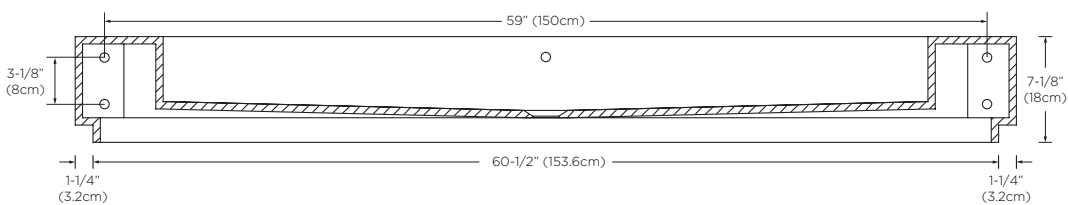

Model : E052463-1D

Designed By: **RAMON ESTEVE** | SPAIN

Features : No overflow
Matching full length, solid surface drain cover plate included
Works with drain 700204
Drain sold separately
U.S. PATENT PENDING

Available Finish : Matte White (A01)

Codes/Standards Applicable : Specified model meets or exceeds the following:

- ASME A112.19.2
- IAPMO/cUPC
- CSA B45
- CMR 248

Top

Front

Side