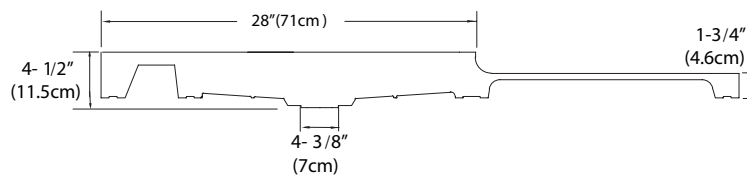

Available Finish : White (WH)

Codes/Standards Applicable : Specified model meets or exceeds the following:

- ASME A112.19.2
- IAPMO/cUPC
- CSA B45
- CMR 248

Top

Front

Side