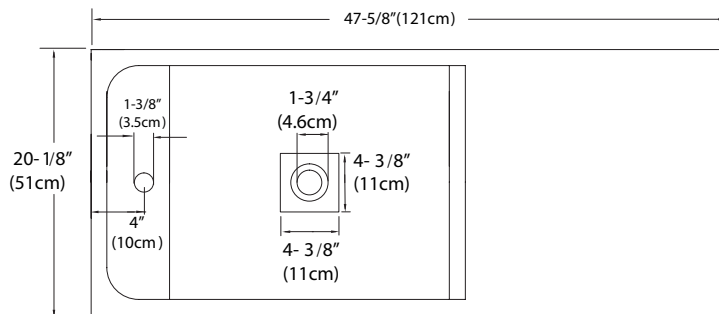

Model : E042447-1

Designed By: **KURZ KURZ DESIGN** | GERMANY

Features : No overflow
Matching ceramic drain plate included
Works with drain 703611-PC
Install with faucet hole on the left only when use with 47" Unity Vanity Base E042047-E23
Drain sold separately
U.S PATENT PENDING

Available Finish : White (WH)

Codes/Standards Applicable : Specified model meets or exceeds the following:

- ASME A112.19.2
- IAPMO/cUPC
- CSA B45
- CMR 248

Top

Front

Side