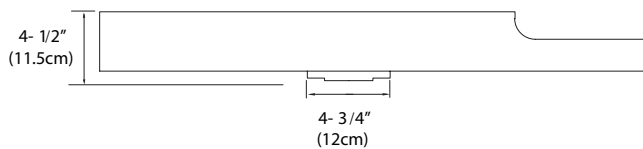

Model : E042431-1

Designed By: **KURZ KURZ DESIGN** | GERMANY

Features : No overflow
Matching ceramic drain plate included
Works with drain 703611-PC
Install with faucet hole on the left only when use with 31" Unity Vanity Base E042031-E23
Drain sold separately
U.S PATENT PENDING

Available Finish : White (WH)

Codes/Standards Applicable : Specified model meets or exceeds the following:

- ASME A112.19.2
- IAPMO/cUPC
- CSA B45
- CMR 248

Top

Front

Side