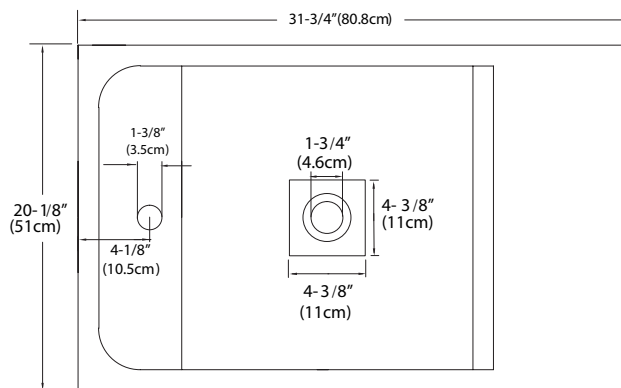

Model : E042431-1

Designed By: **KURZ KURZ DESIGN** | GERMANY

Features : No overflow
Matching ceramic drain plate included
Works with drain 703611-PC
Install with faucet hole on the left only when use with 31" Unity Vanity Base E042031-E23
Drain sold separately
U.S PATENT PENDING

Available Finish : White (WH)

Codes/Standards Applicable : Specified model meets or exceeds the following:

- ASME A112.19.2
- IAPMO/cUPC
- CSA B45
- CMR 248

Top

Front

Side