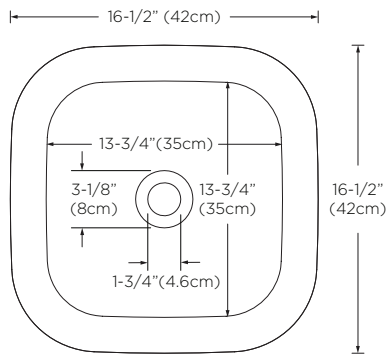

Model : E032002

Designed By: **MATTEO THUN & ANTONIO RODRIGUEZ** | ITALY

Features : No overflow
Works with drain: 700103, 700204, 702503, 703606-WH, 703703-WH
Drains 703606-WH and 703703-WH come with attached matching ceramic cover
Drain sold separately
U.S. PATENT PENDING

Available Finish : White (WH)

Codes/Standards Applicable : Specified model meets or exceeds the following:

- ASME A112.19.2
- IAPMO/cUPC
- CSA B45
- CMR 248

Top

Front | Side