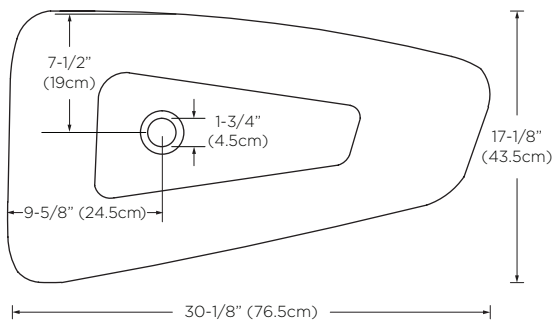

Model : E022106

Designed By: DANELONMERONI | UNITED KINGDOM

Features : No overflow
Works with drains: 700103, 700204, 702503, 703606-WH, 703703-WH
Note: Drain 703606-WH and 703703-WH comes with attached matching ceramic cover
Drain sold separately
U.S PATENT PENDING

Available Finish : White (WH)

Codes/Standards Applicable : Specified model meets or exceeds the following:

- ASME A112.19.2
- IAPMO/cUPC
- CSA B45
- CMR 248

Top

Front

Sides