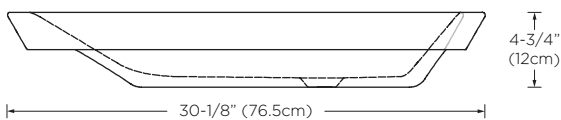

Available Finish : White (WH)

Codes/Standards Applicable : Specified model meets or exceeds the following:

- ASME A112.19.2
- IAPMO/cUPC
- CSA B45
- CMR 248

Top

Front

Sides