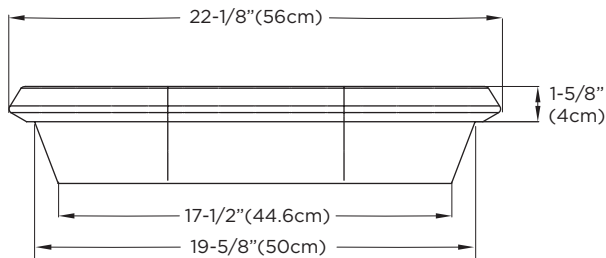

Available Finish : White (WH)

Codes/Standards Applicable : Specified model meets or exceeds the following:

- ASME A112.19.2
- IAPMO/cUPC
- CSA B45
- CMR 248

Top

Front

Side