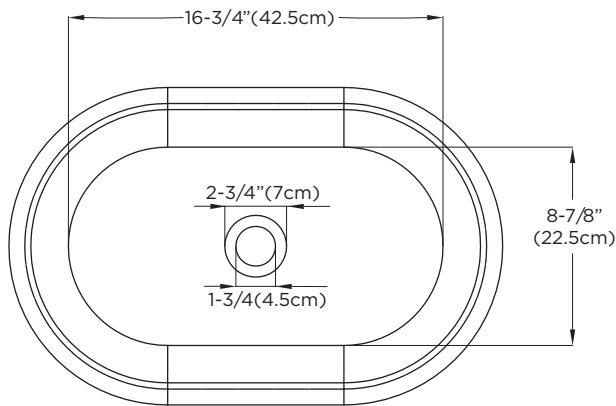

Model : E022105

Designed By: DANELONMERONI | UNITED KINGDOM

Features : No overflow
Works with drains: 700103, 700204, 702503, 703606-WH, 703703-WH
Note: Drain 703606-WH and 703703-WH comes with attached matching ceramic cover
Drain sold separately
U.S PATENT PENDING

Available Finish : White (WH)

Codes/Standards Applicable : Specified model meets or exceeds the following:

- ASME A112.19.2
- IAPMO/cUPC
- CSA B45
- CMR 248

Top

Front

Side