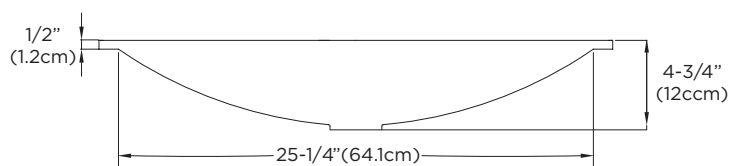

Drain sold separately

U.S. PATENT PENDING

Available Finish : White (WH)

Codes/Standards Applicable : Specified model meets or exceeds the following:

- ASME A112.19.2
- IAPMO/cUPC
- CSA B45
- CMR 248

Top

Front