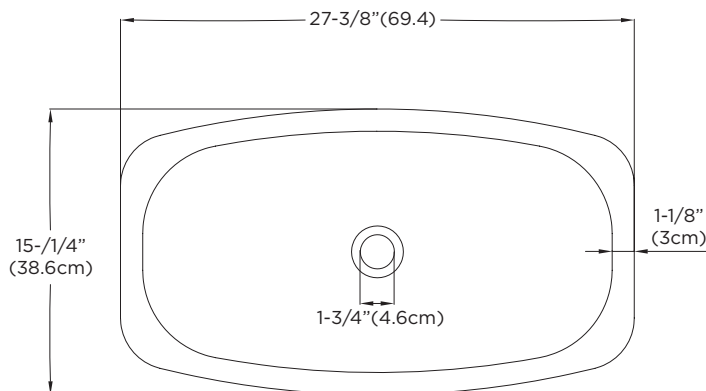

Drain sold separately

U.S. PATENT PENDING

Available Finish : White (WH)

Codes/Standards Applicable : Specified model meets or exceeds the following:

- ASME A112.19.2
- IAPMO/cUPC
- CSA B45
- CMR 248

Top

Front

Side