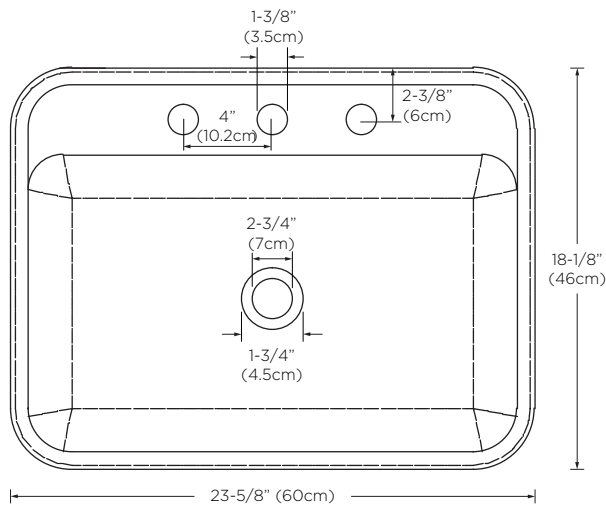

Drain sold separately

U.S PATENT PENDING

Available Finish : White (WH)

Codes/Standards Applicable : Specified model meets or exceeds the following:

- ASME A112.19.2
- IAPMO/cUPC
- CSA B45
- CMR 248

Top

Front

Side