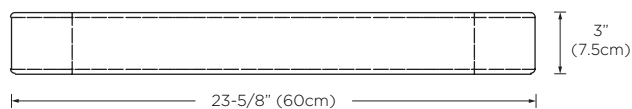

Drain sold separately

U.S PATENT PENDING

Available Finish : White (WH)

Codes/Standards Applicable : Specified model meets or exceeds the following:

- ASME A112.19.2
- IAPMO/cUPC
- CSA B45
- CMR 248

Top

Front

Side