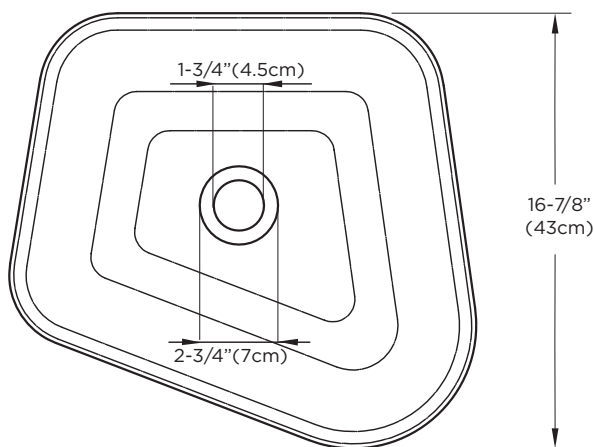

Model : E022001

Designed By: DANELONMERONI | UNITED KINGDOM

Features : No overflow
Works with drains: 700103, 700204, 702503, 703606-WH, 703703-WH
Note: Drain 703606-WH and 703703-WH comes with attached matching ceramic cover
Drain sold separately
U.S PATENT PENDING

Available Finish : White (WH)

Codes/Standards Applicable : Specified model meets or exceeds the following:

- ASME A112.19.2
- IAPMO/cUPC
- CSA B45
- CMR 248

Top

Front

Side