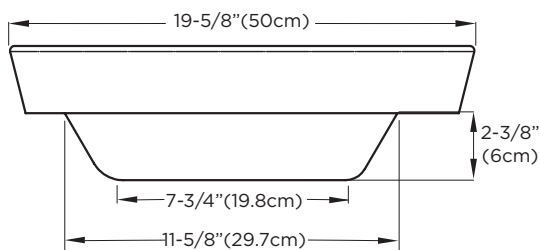

Available Finish : White (WH)

Codes/Standards Applicable : Specified model meets or exceeds the following:

- ASME A112.19.2
- IAPMO/cUPC
- CSA B45
- CMR 248

Top

Front

Side