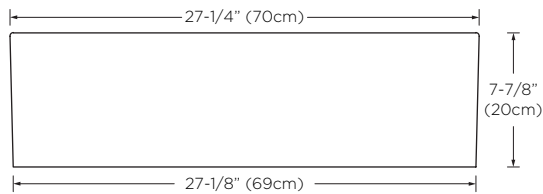

Model : E012428

Designed By: **PHOENIX DESIGN** | GERMANY

Features : No overflow
Matching ceramic drain cover plate included
Works with drain 703611-PC
Drain sold separately
U.S. PATENT PENDING

Available Finish : White (WH)

Codes/Standards Applicable : Specified model meets or exceeds the following:

- ASME A112.19.2
- IAPMO/cUPC
- CSA B45
- CMR 248

Top

Front

Side