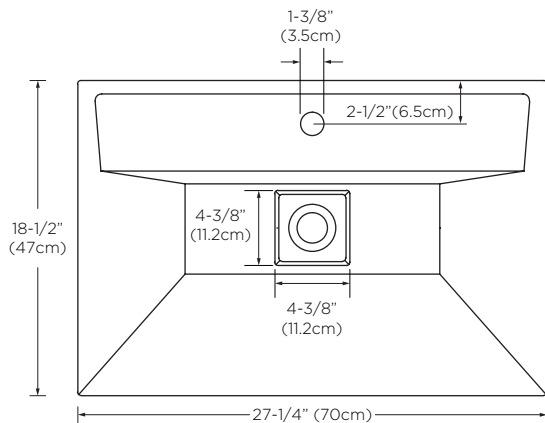

Model : E012428

Designed By: **PHOENIX DESIGN** | GERMANY

Features : No overflow
Matching ceramic drain cover plate included
Works with drain 703611-PC
Drain sold separately
U.S. PATENT PENDING

Available Finish : White (WH)

Codes/Standards Applicable : Specified model meets or exceeds the following:

- ASME A112.19.2
- IAPMO/cUPC
- CSA B45
- CMR 248

Top

Front

Side