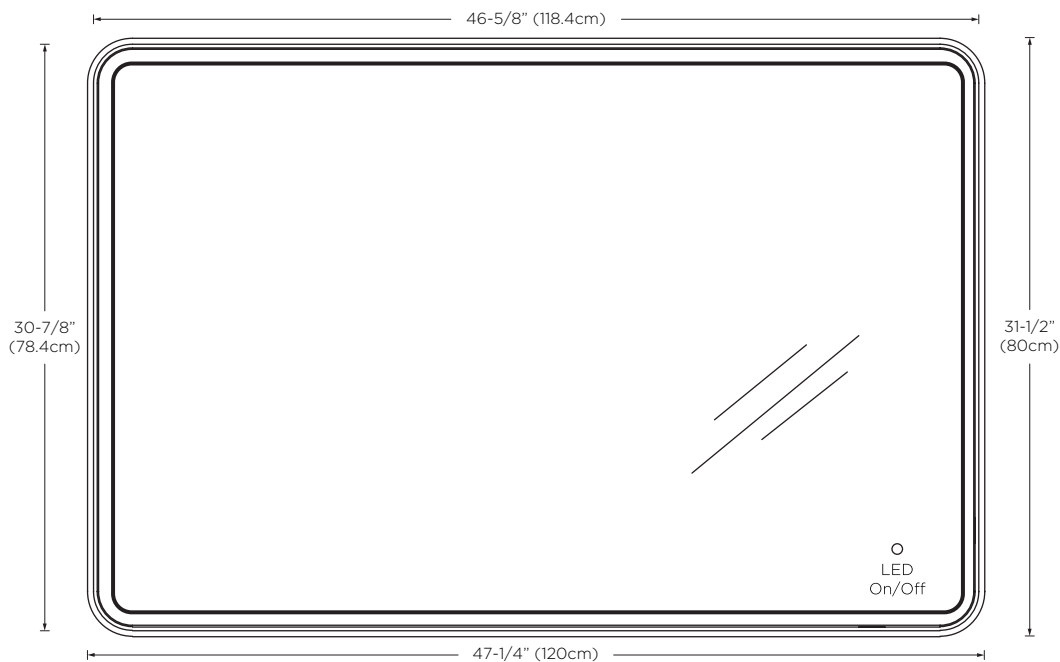

Model : E025234

Designed By: DANELONMERONI | UK

- Features :**
- LED light illuminates on all mirror sides
 - Touch-activated LED button on bottom right corner
 - Solid wood frame
 - Rectangular shape
 - Multi-step polyurethane finish resists moisture and scratches
 - Mounts horizontally
 - Surface mount installation

Available Finish : White (W01)

Top

Front

Side