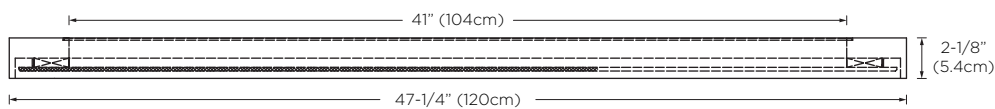

Model : E025234

Designed By: DANELONMERONI | UK

- Features :**
- LED light illuminates on all mirror sides
 - Touch-activated LED button on bottom right corner
 - Solid wood frame
 - Rectangular shape
 - Multi-step polyurethane finish resists moisture and scratches
 - Mounts horizontally
 - Surface mount installation

Available Finish : White (W01)

Top

Front

Side