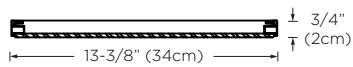

Model : E025131

Designed By: DANELONMERONI | UK

Features : Metal Polished Nickel (PN) frame
Rectangular shape
Mounts vertically or horizontally
Surface mount installation

Available Finish : Polished Nickel (PN)

Top