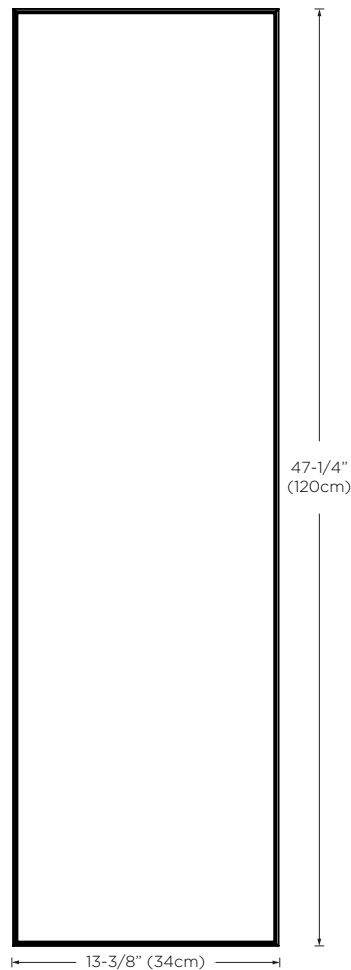

Model : E025131

Designed By: DANELONMERONI | UK

**Features :** Metal Polished Nickel (PN) frame  
Rectangular shape  
Mounts vertically or horizontally  
Surface mount installation

**Available Finish :** Polished Nickel (PN)

Top

Front

Side