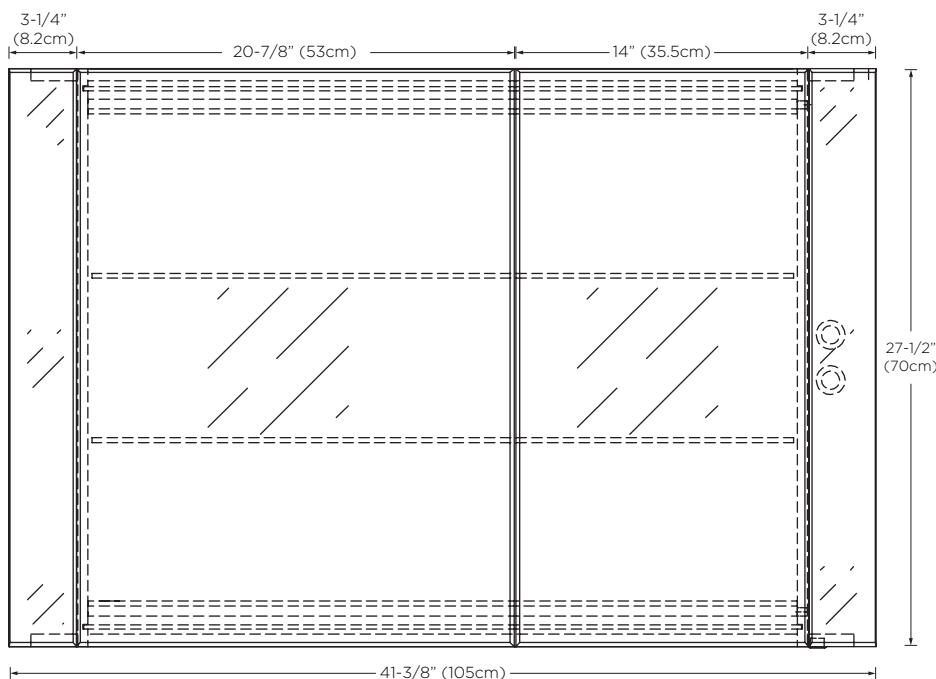

Model : E025614-L

Designed By: **DANELONMERONI** | UNITED KINGDOM

- Features :**
- Full mirror coverage
 - LED accent light illuminates from top and bottom
 - Touch-activated LED button at bottom right of the cabinet
 - Soft-close door with Blum brand hardware
 - 2 interior UL approved electrical outlets and 2 interior USB ports on right below glass shelf
 - 4 exterior mirrors: 2 doors, 2 sides
 - 3 interior mirrors: 2 door back, 1 cabinet back
 - 2 fixed glass shelves
 - Solid wood construction (no MDF)
 - Multi-step polyurethane finish resists moisture and scratches
 - Surface mount installation

Top

Front

Side