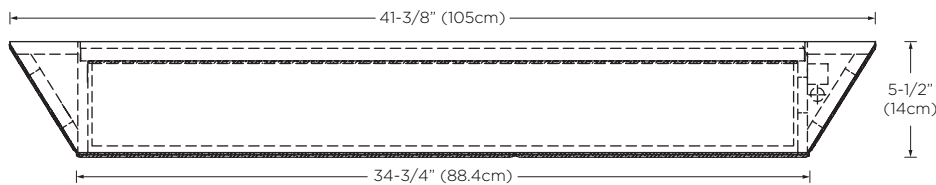

Model : E025614-L

Designed By: **DANELONMERONI** | UNITED KINGDOM

- Features :**
- Full mirror coverage
 - LED accent light illuminates from top and bottom
 - Touch-activated LED button at bottom right of the cabinet
 - Soft-close door with Blum brand hardware
 - 2 interior UL approved electrical outlets and 2 interior USB ports on right below glass shelf
 - 4 exterior mirrors: 2 doors, 2 sides
 - 3 interior mirrors: 2 door back, 1 cabinet back
 - 2 fixed glass shelves
 - Solid wood construction (no MDF)
 - Multi-step polyurethane finish resists moisture and scratches
 - Surface mount installation

Top

Front

Side