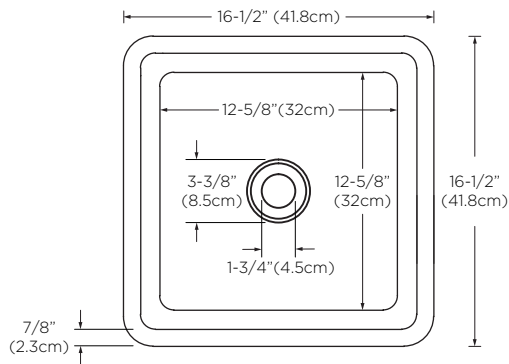

Model : E032001

Designed By: **MATTEO THUN & ANTONIO RODRIGUEZ** | ITALY

Features : No overflow
Works with drain: 700103, 700204, 702503, 703606-WH, 703703-WH
Drains 703606-WH and 703703-WH come with attached matching ceramic cover
Drain sold separately
U.S. PATENT PENDING

Available Finish : White (WH)

Codes/Standards Applicable : Specified model meets or exceeds the following:

- ASME A112.19.2
- IAPMO/cUPC
- CSA B45
- CMR 248

Top

Front | Side