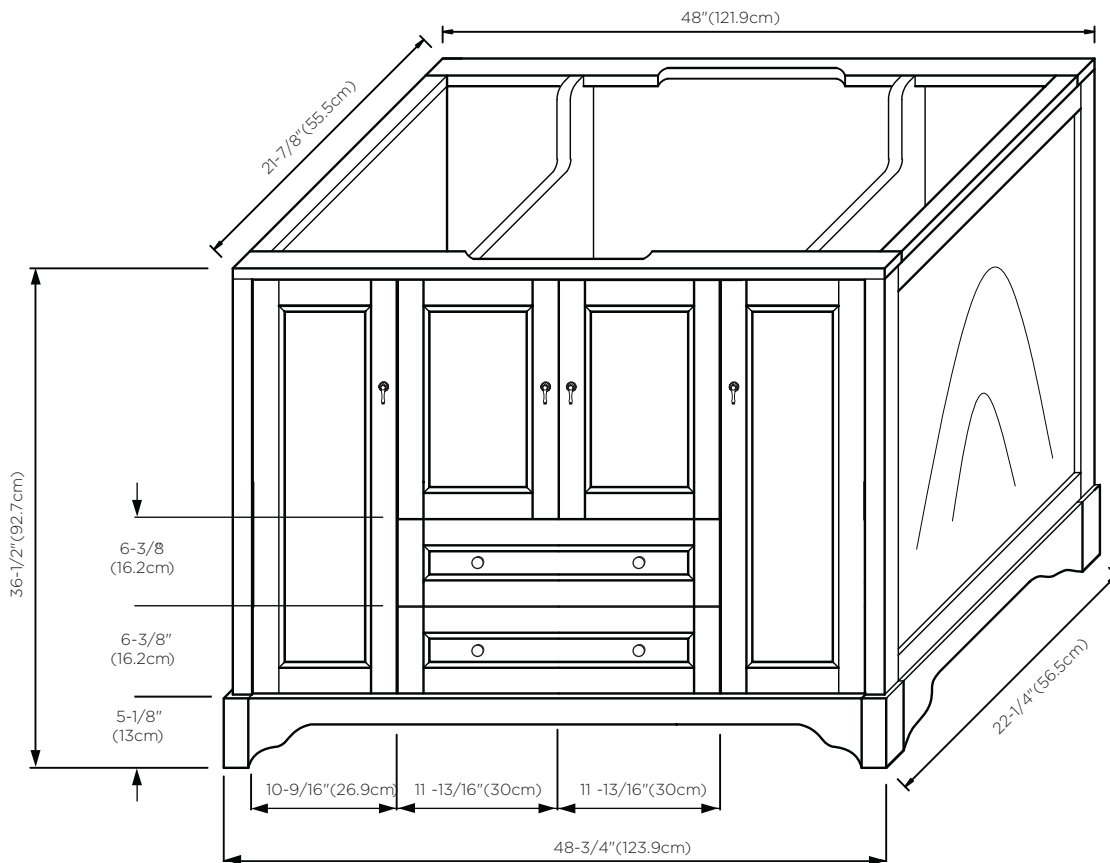

MODEL: 065148-F11

- Soft Close Wood doors
- Soft Close and Full Extension drawers with Dovetail Construction
- 36-1/2" Convenient Height cabinet
- Matching Finish throughout the Interior
- Extend Design with Optional 12" Drawer Bridge
- Matching Mirror and Medicine Cabinet

Available tops:  
CERAMIC SINKTOP  
STONE COUNTER  
TECHSTONE™ TOP  
WIDEAPPEAL™ TOP

MODEL: 635112-F11

4 Soft Close and Full Extension drawers with dovetail construction  
Matching Finish throughout the interior