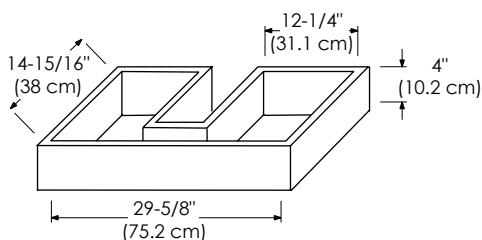

CERAMIC SINKTOP

GLASS SINKTOP

TECHSTONE™ TOP

WIDEAPPEAL™ TOP

DRAWER

Exterior dimensions

Inner dimensions

CUTOUT FOR P-TRAP

DRAWER

Exterior dimensions

Inner dimensions

CUTOUT FOR P-TRAP