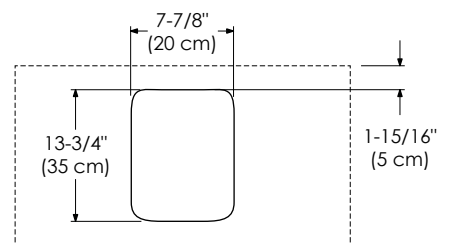

CERAMIC SINKTOP

GLASS SINKTOP

TECHSTONE™ TOP

WIDEAPPEAL™ TOP

DRAWER

Exterior dimensions

Inner dimensions

CUTOUT FOR P-TRAP

DRAWER

Exterior dimensions

Inner dimensions

CUTOUT FOR P-TRAP