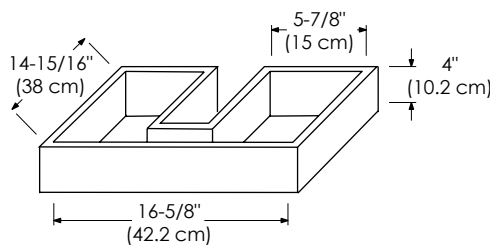

CERAMIC SINKTOP

GLASS SINKTOP

TECHSTONE™ TOP

WIDEAPPEAL™ TOP

DRAWER

Exterior dimensions

Inner dimensions

CUTOUT FOR P-TRAP

MODEL: 038131-B02

- Frosted Glass front
- Soft Close and Full Extension drawer with Dovetail Construction
- Undermount glides
- Extend design with Optional 12" & 18" Drawer Bridge, 15" Shelf Bridge and 35" max Bridge Panel
- Optional Drawer Organizer
- Matching Mirror and Medicine Cabinet

DRAWER

Exterior dimensions

Inner dimensions

CUTOUT FOR P-TRAP