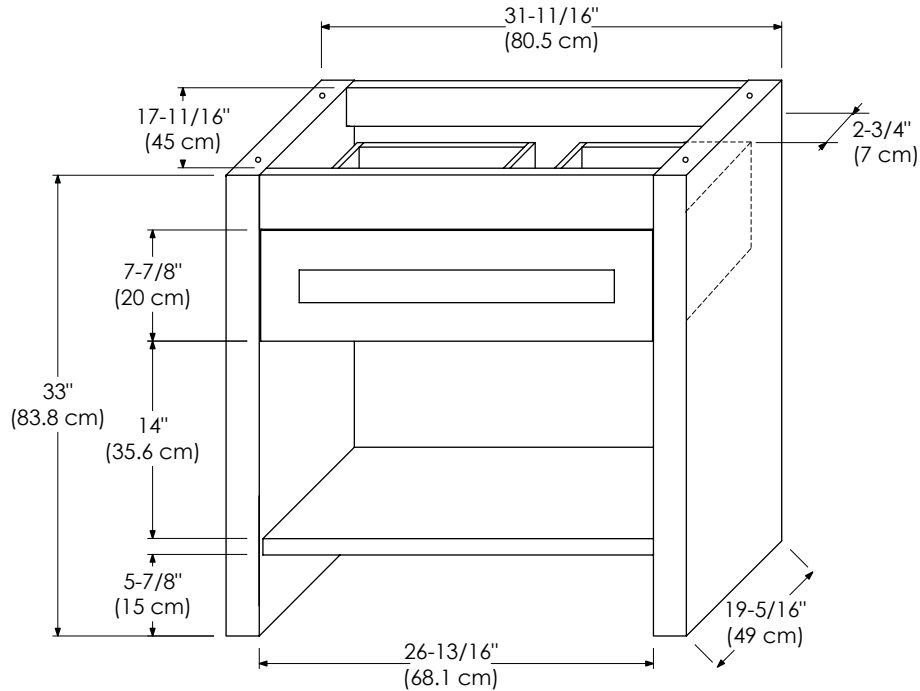

MODEL: 038131-B02

- Frosted Glass front
- Soft Close and Full Extension drawer with Dovetail Construction
- Undermount glides
- Extend design with Optional 12" & 18" Drawer Bridge, 15" Shelf Bridge and 35" max Bridge Panel
- Optional Drawer Organizer
- Matching Mirror and Medicine Cabinet

CERAMIC SINKTOP

GLASS SINKTOP

TECHSTONE™ TOP

WIDEAPPEAL™ TOP

DRAWER

Exterior dimensions

Inner dimensions

CUTOUT FOR P-TRAP

MODEL: 038136-B02

- Frosted Glass front
- Soft Close and Full Extension drawer with Dovetail Construction
- Undermount glides
- Extend design with Optional 12" & 18" Drawer Bridge, 15" Shelf Bridge and 35" max Bridge Panel
- Optional Drawer Organizer
- Matching Mirror and Medicine Cabinet

DRAWER

Exterior dimensions

Inner dimensions

CUTOUT FOR P-TRAP