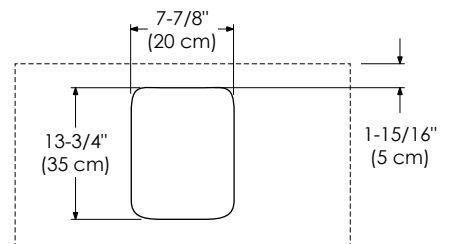

CERAMIC SINKTOP

GLASS SINKTOP

TECHSTONE™ TOP

WIDEAPPEAL™ TOP

DRAWER

Exterior dimensions

Inner dimensions

CUTOUT FOR P-TRAP

MODEL: 038131-B02

- Frosted Glass front
- Soft Close and Full Extension drawer with Dovetail Construction
- Undermount glides
- Extend design with Optional 12" & 18" Drawer Bridge, 15" Shelf Bridge and 35" max Bridge Panel
- Optional Drawer Organizer
- Matching Mirror and Medicine Cabinet

DRAWER

Exterior dimensions

Inner dimensions

CUTOUT FOR P-TRAP