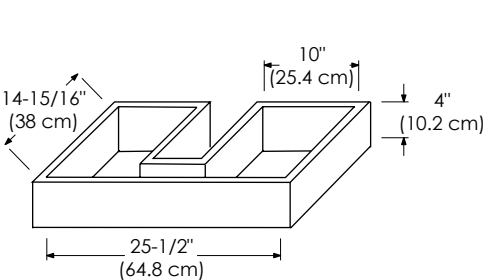

CERAMIC SINKTOP

GLASS SINKTOP

TECHSTONE™ TOP

WIDEAPPEAL™ TOP

DRAWER

Exterior dimensions

Inner dimensions

CUTOUT FOR P-TRAP

MODEL: 038136-B02

- Frosted Glass front
- Soft Close and Full Extension drawer with Dovetail Construction
- Undermount glides
- Extend design with Optional 12" & 18" Drawer Bridge, 15" Shelf Bridge and 35" max Bridge Panel
- Optional Drawer Organizer
- Matching Mirror and Medicine Cabinet

DRAWER

Exterior dimensions

Inner dimensions

CUTOUT FOR P-TRAP