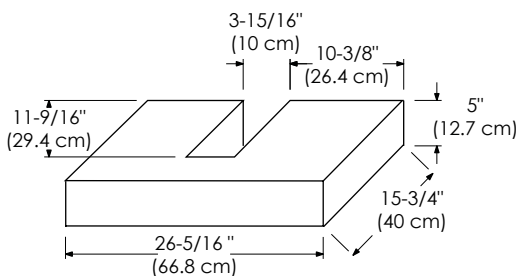

CERAMIC SINKTOP

GLASS SINKTOP

TECHSTONE™ TOP

WIDEAPPEAL™ TOP

DRAWER

Exterior dimensions

Inner dimensions

CUTOUT FOR P-TRAP

DRAWER

Exterior dimensions

Inner dimensions

CUTOUT FOR P-TRAP