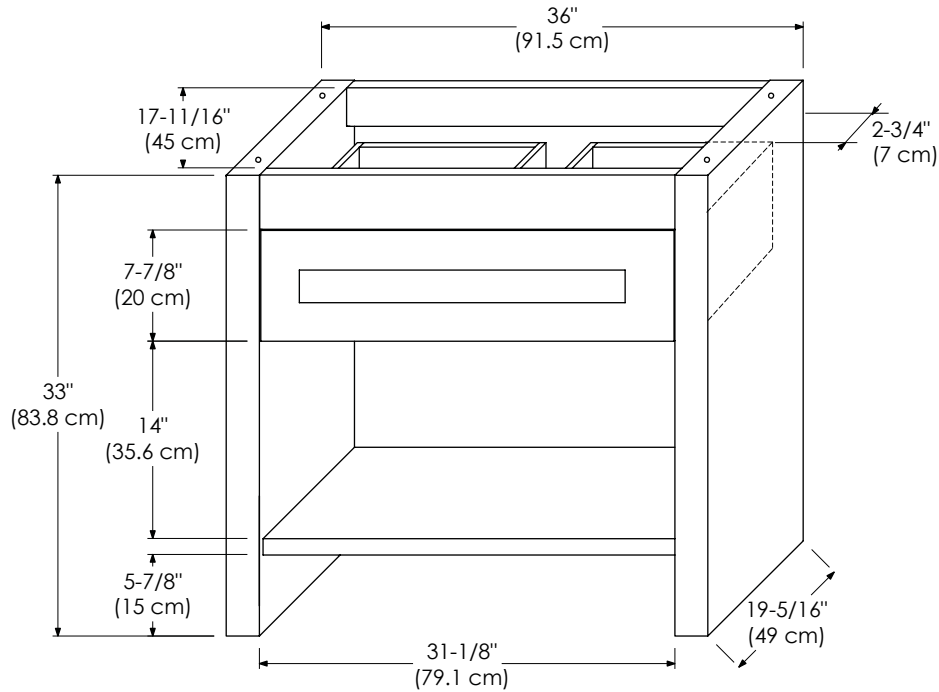

CERAMIC SINKTOP

GLASS SINKTOP

TECHSTONE™ TOP

WIDEAPPEAL™ TOP

DRAWER

Exterior dimensions

Inner dimensions

CUTOUT FOR P-TRAP

MODEL: 038136-B02

- Frosted Glass front
- Soft Close and Full Extension drawer with Dovetail Construction
- Undermount glides
- Extend design with Optional 12" & 18" Drawer Bridge, 15" Shelf Bridge and 35" max Bridge Panel
- Optional Drawer Organizer
- Matching Mirror and Medicine Cabinet

DRAWER

Exterior dimensions

Inner dimensions

CUTOUT FOR P-TRAP