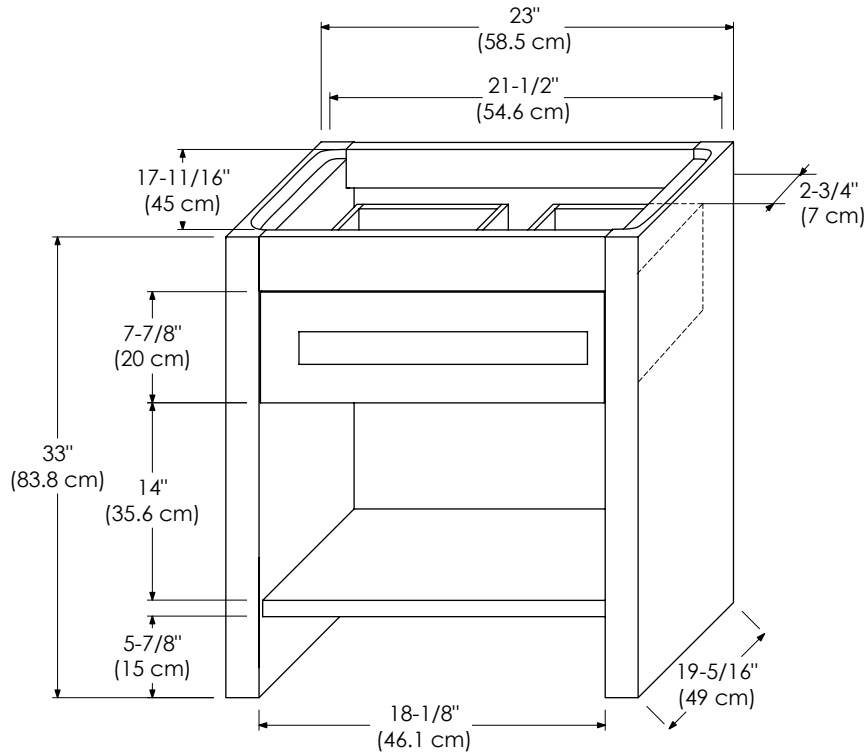

MODEL: 038123-B02

- Frosted Glass front
- Soft Close and Full Extension drawer with Dovetail Construction
- Undermount glides
- Extend design with Optional 12" & 18" Drawer Bridge, 15" Shelf Bridge and 35" max Bridge Panel
- Optional Drawer Organizer
- Matching Mirror and Medicine Cabinet

CERAMIC SINKTOP

GLASS SINKTOP

TECHSTONE™ TOP

WIDEAPPEAL™ TOP

DRAWER

Exterior dimensions

Inner dimensions

CUTOUT FOR P-TRAP

MODEL: 038131-B02

- Frosted Glass front
- Soft Close and Full Extension drawer with Dovetail Construction
- Undermount glides
- Extend design with Optional 12" & 18" Drawer Bridge, 15" Shelf Bridge and 35" max Bridge Panel
- Optional Drawer Organizer
- Matching Mirror and Medicine Cabinet

DRAWER

Exterior dimensions

Inner dimensions

CUTOUT FOR P-TRAP