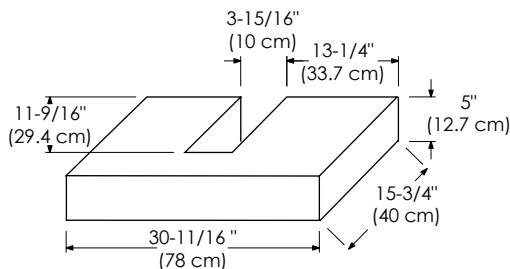

CERAMIC SINKTOP

GLASS SINKTOP

TECHSTONE™ TOP

WIDEAPPEAL™ TOP

DRAWER

Exterior dimensions

Inner dimensions

CUTOUT FOR P-TRAP

DRAWER

Exterior dimensions

Inner dimensions

CUTOUT FOR P-TRAP