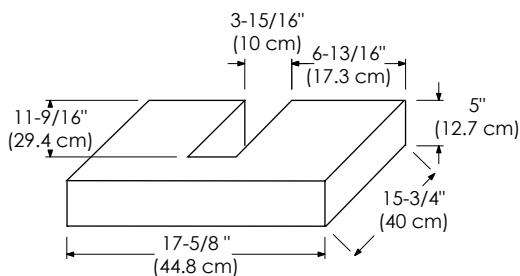

CERAMIC SINKTOP

GLASS SINKTOP

TECHSTONE™ TOP

WIDEAPPEAL™ TOP

DRAWER

Exterior dimensions

Inner dimensions

CUTOUT FOR P-TRAP

MODEL: 038131-B02

- Frosted Glass front
- Soft Close and Full Extension drawer with Dovetail Construction
- Undermount glides
- Extend design with Optional 12" & 18" Drawer Bridge, 15" Shelf Bridge and 35" max Bridge Panel
- Optional Drawer Organizer
- Matching Mirror and Medicine Cabinet

DRAWER

Exterior dimensions

Inner dimensions

CUTOUT FOR P-TRAP