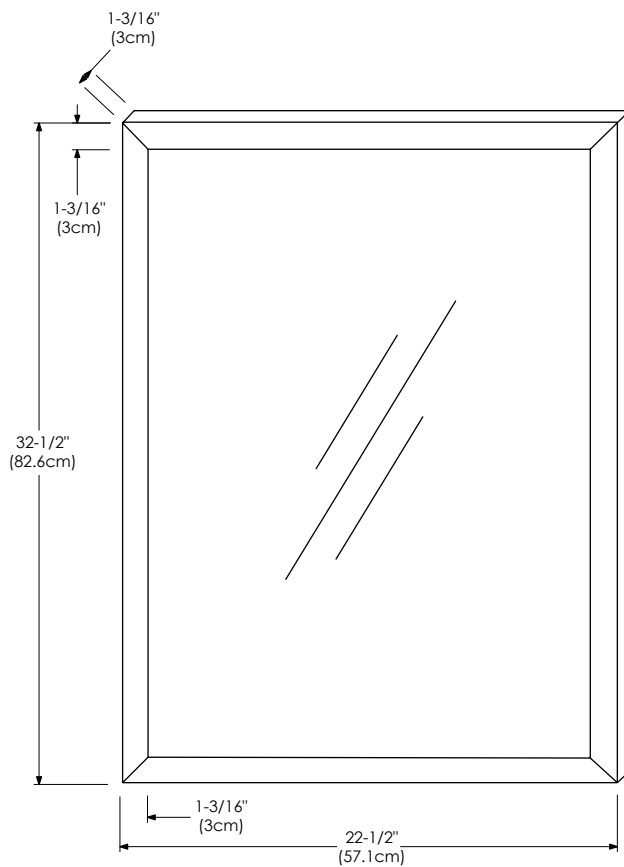

CONTEMPORARY / TRANSITIONAL STYLE METAL FRAME MIRROR

RONBOW

MODEL: 603423-COLOR

SPECIFICATION SHEET

ACCESSORIES

Metal frame

Available finishes:

BRUSHED NICKEL BN

POLISHED CHROME PC

FRONT

BACK