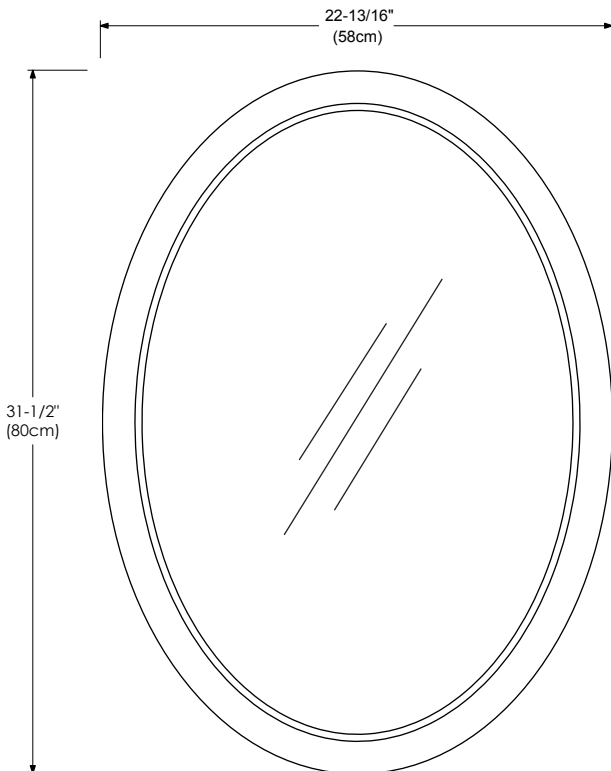

CONTEMPORARY STYLE WOOD FRAME MIRROR

RONBOW

MODEL: 600023-COLOR

SPECIFICATION SHEET

ACCESSORIES

Solid wood frame

All Ronbow cabinets are made of solid hardwood or hardwood plywood and meet strict CARB Standards. No particle Board or Micro-Density Fiberboard (MDF) are used.

Available finishes:

GLOSSY WHITE E23

CINNAMON F08

DARK CHERRY H01

FRONT