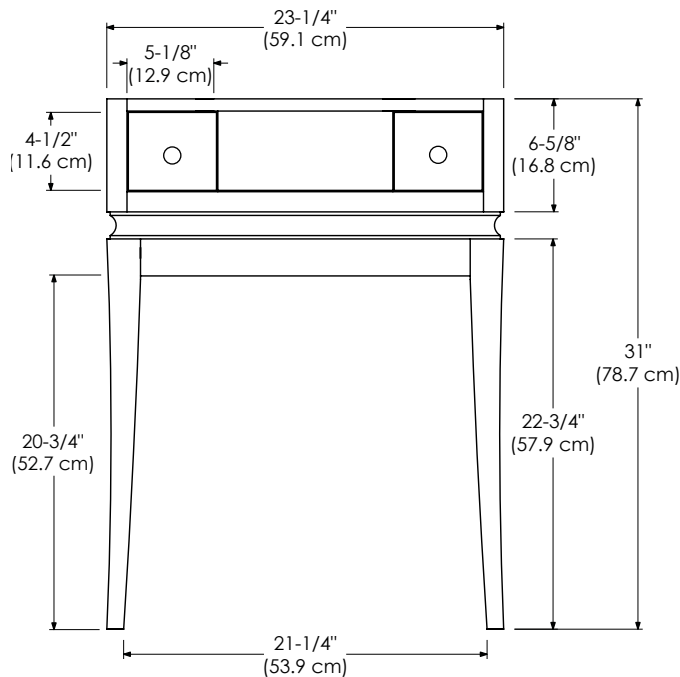

Soft Close and Full Extension drawers with Dovetail construction
Undermount glides
Matching finish throughout the interior
Matching Mirror and Medicine Cabinet

All Ronbow cabinets are made of solid hardwood or hardwood plywood and meet strict CARB Standards.
No particle Board or Micro-Density Fiberboard (MDF) are used.

Available finishes: Available tops:
WHITE W01   TECHSTONE™ TOP

TOP VIEW

FRONT VIEW

SIDE VIEW