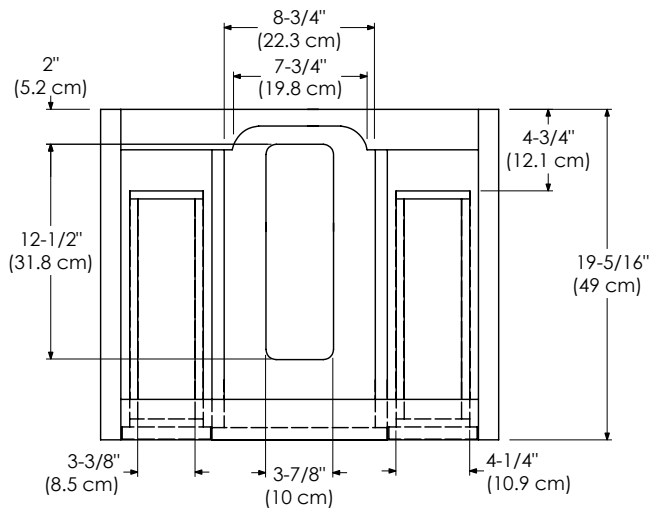

Soft Close and Full Extension drawers with Dovetail construction
 Undermount glides
 Matching finish throughout the interior
 Matching Mirror and Medicine Cabinet

All Ronbow cabinets are made of solid hardwood or hardwood plywood and meet strict CARB Standards.
 No particle Board or Micro-Density Fiberboard (MDF) are used.

Available finishes: Available tops:
 WHITE W01 TECHSTONE™ TOP

TOP VIEW

FRONT VIEW

SIDE VIEW