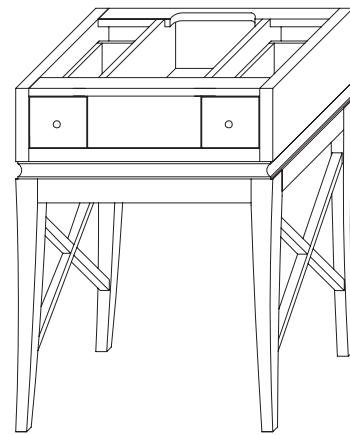

Soft Close and Full Extension drawers with Dovetail construction
 Undermount glides
 Matching finish throughout the interior
 Matching Mirror and Medicine Cabinet

All Ronbow cabinets are made of solid hardwood or hardwood plywood and meet strict CARB Standards.
 No particle Board or Micro-Density Fiberboard (MDF) are used.

Available finishes: Available tops:
 WHITE W01 TECHSTONE™ TOP

TOP VIEW

FRONT VIEW

SIDE VIEW