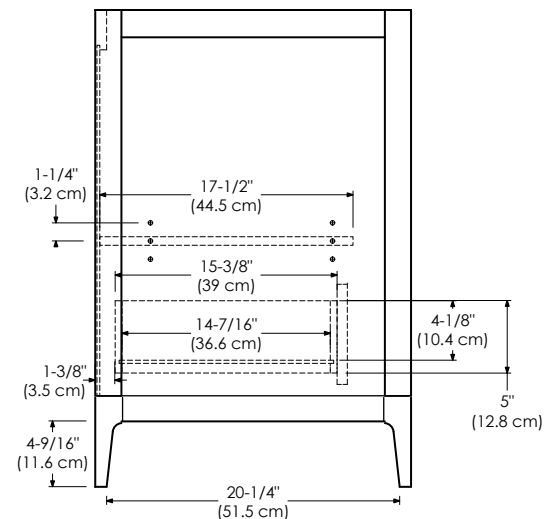

- Soft Close Wood doors
- Soft close and Full Extension drawers with Dovetail construction
- Under mount glides
- Extend design with optional 12" Drawer bridge
- Matching finish throughout the interior
- Optional Drawer Organizer
- Matching Mirror, Medicine Cabinet and Wall Cabinet