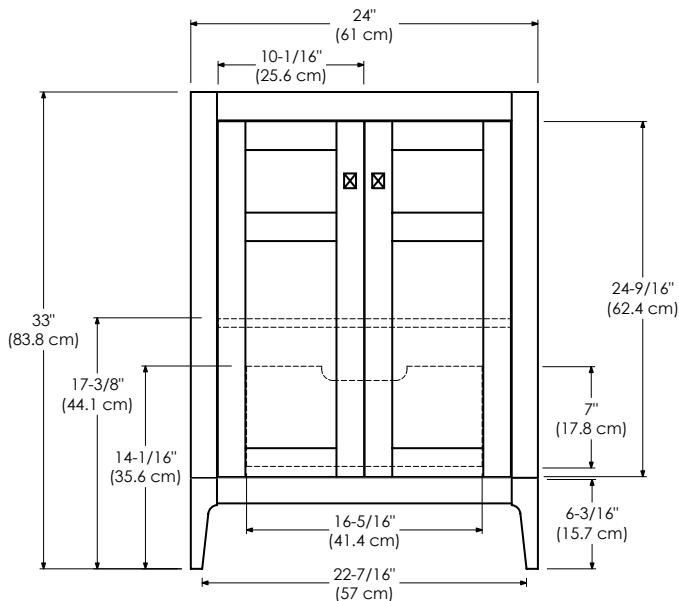

- Soft Close Wood doors
- Soft close and Full Extension drawers with Dovetail construction
- Under mount glides
- Extend design with optional 12" Drawer bridge
- Matching finish throughout the interior
- Optional Drawer Organizer
- Matching Mirror, Medicine Cabinet and Wall Cabinet

All Ronbow cabinets are made of solid hardwood or hardwood plywood and meet strict CARB Standards. No particle Board or Micro-Density Fiberboard (MDF) are used.

Available finishes:

VINTAGE HONEY R01

WHITE W01

Available tops:

CERAMIC SINKTOP

STONE COUNTER

TECHSTONE™ TOP

WIDEAPPEAL™ TOP

TOP VIEW

FRONT VIEW

SIDE VIEW