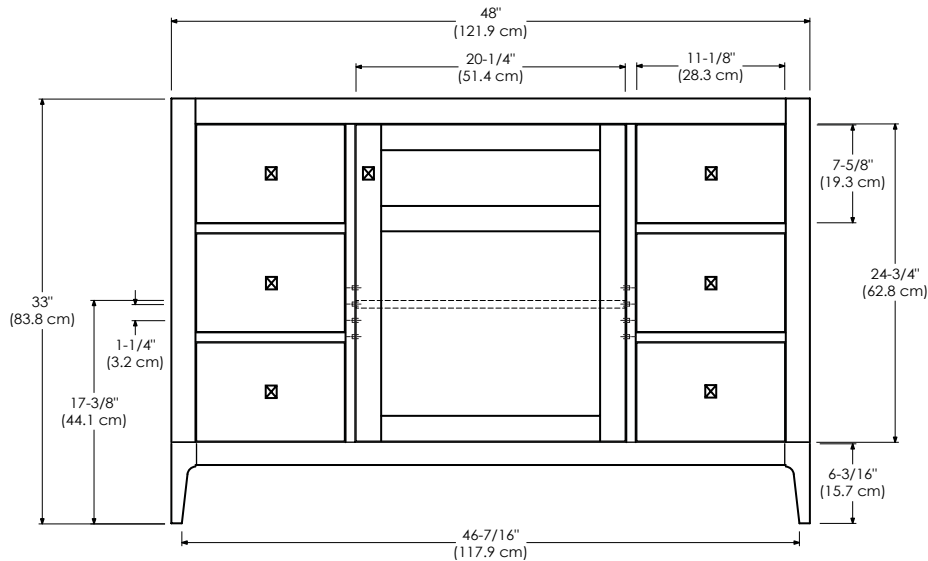

Available tops:

CERAMIC SINKTOP

STONE COUNTER

TECHSTONE™ TOP

WIDEAPPEAL™ TOP

TOP VIEW

FRONT VIEW

SIDE VIEW