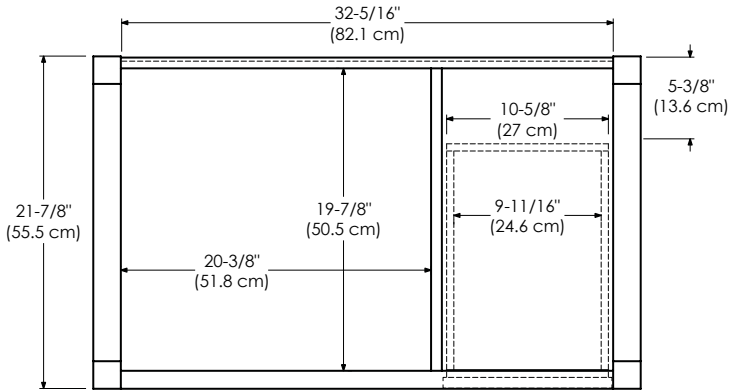

MODEL: 051736-3L-FINISH
051736-3R-FINISH

SPECIFICATION SHEET

NEO-CLASSIC COLLECTION

- Soft Close Wood doors
- Soft close and Full Extension drawers with Dovetail construction
- Under mount glides
- Extend design with optional 12" Drawer bridge
- Matching finish throughout the interior
- Optional Drawer Organizer
- Matching Mirror, Medicine Cabinet and Wall Cabinet

All Ronbow cabinets are made of solid hardwood or hardwood plywood and meet strict CARB Standards. No particle Board or Micro-Density Fiberboard (MDF) are used.

Available finishes:	Available tops:
VINTAGE HONEY R01	CERAMIC SINKTOP
WHITE W01	STONE COUNTER
	TECHSTONE™ TOP
	WIDEAPPEAL™ TOP

Shown as left (L)

TOP VIEW