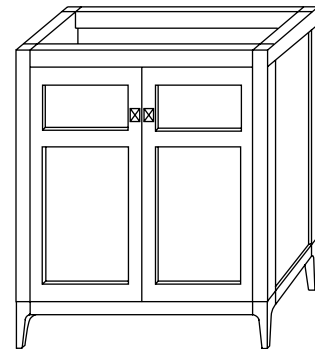

- Soft Close Wood doors
- Soft close and Full Extension drawers with Dovetail construction
- Under mount glides
- Extend design with optional 12" Drawer bridge
- Matching finish throughout the interior
- Optional Drawer Organizer
- Matching Mirror, Medicine Cabinet and Wall Cabinet

All Ronbow cabinets are made of solid hardwood or hardwood plywood and meet strict CARB Standards. No particle Board or Micro-Density Fiberboard (MDF) are used.

Available finishes:

VINTAGE HONEY R01

WHITE W01

Available tops:

CERAMIC SINKTOP

STONE COUNTER

TECHSTONE™ TOP

WIDEAPPEAL™ TOP

TOP VIEW