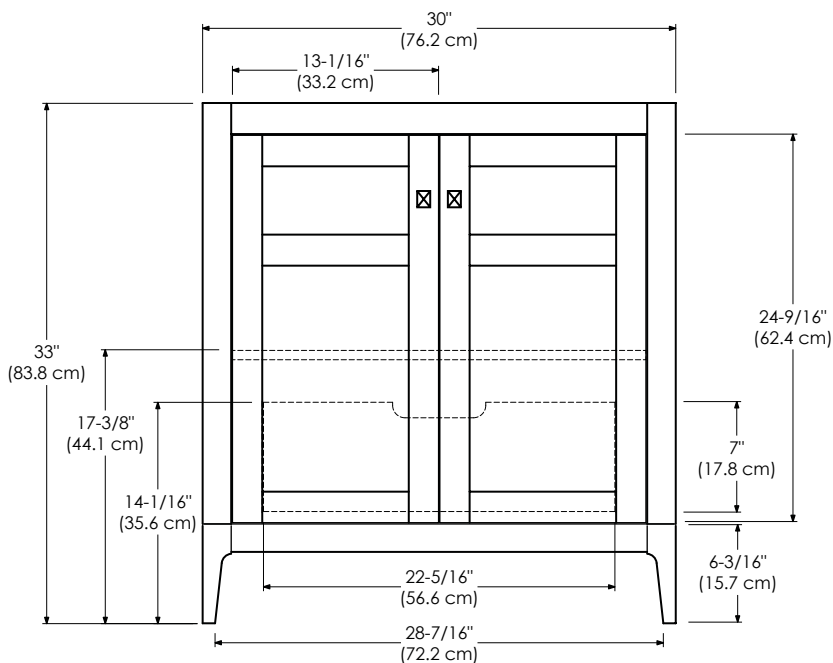

- Soft Close Wood doors
- Soft close and Full Extension drawers with Dovetail construction
- Under mount glides
- Extend design with optional 12" Drawer bridge
- Matching finish throughout the interior
- Optional Drawer Organizer
- Matching Mirror, Medicine Cabinet and Wall Cabinet

All Ronbow cabinets are made of solid hardwood or hardwood plywood and meet strict CARB Standards. No particle Board or Micro-Density Fiberboard (MDF) are used.

Available finishes:

VINTAGE HONEY R01

WHITE W01

Available tops:

CERAMIC SINKTOP

STONE COUNTER

TECHSTONE™ TOP

WIDEAPPEAL™ TOP

TOP VIEW

FRONT VIEW

SIDE VIEW