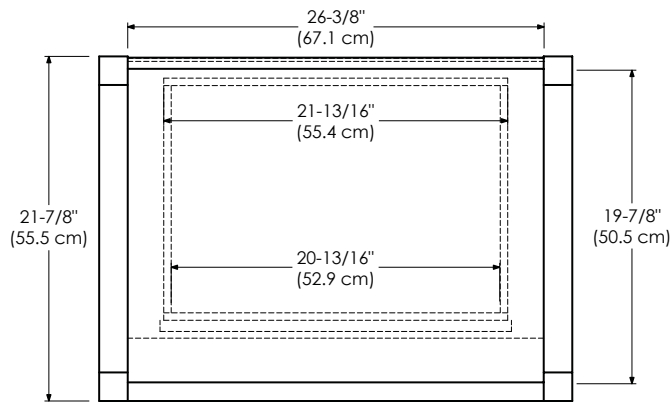

- Soft Close Wood doors
- Soft close and Full Extension drawers with Dovetail construction
- Under mount glides
- Extend design with optional 12" Drawer bridge
- Matching finish throughout the interior
- Optional Drawer Organizer
- Matching Mirror, Medicine Cabinet and Wall Cabinet

All Ronbow cabinets are made of solid hardwood or hardwood plywood and meet strict CARB Standards. No particle Board or Micro-Density Fiberboard (MDF) are used.

Available finishes:

VINTAGE HONEY R01

WHITE W01

Available tops:

CERAMIC SINKTOP

STONE COUNTER

TECHSTONE™ TOP

WIDEAPPEAL™ TOP

TOP VIEW