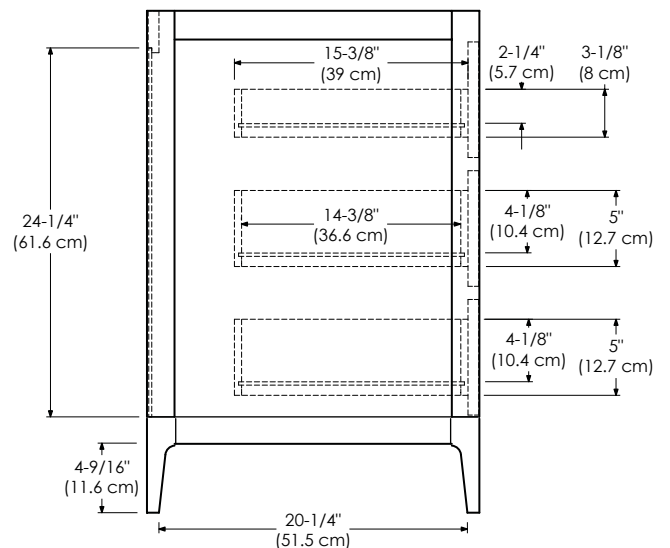

Shown as left (L)

TOP VIEW

FRONT VIEW

SIDE VIEW

- Soft Close Wood doors
- Soft close and Full Extension drawers with Dovetail construction
- Under mount glides
- Extend design with optional 12" Drawer bridge
- Matching finish throughout the interior
- Optional Drawer Organizer
- Matching Mirror, Medicine Cabinet and Wall Cabinet