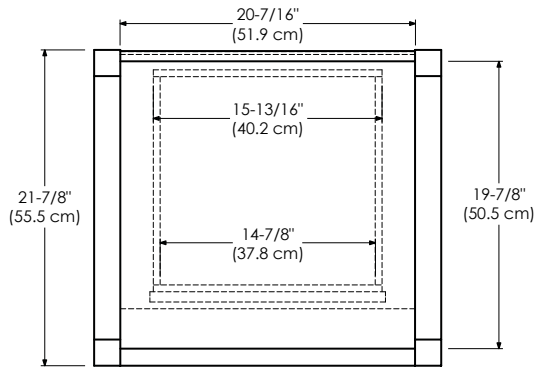

- Soft Close Wood doors
- Soft close and Full Extension drawers with Dovetail construction
- Under mount glides
- Extend design with optional 12" Drawer bridge
- Matching finish throughout the interior
- Optional Drawer Organizer
- Matching Mirror, Medicine Cabinet and Wall Cabinet

All Ronbow cabinets are made of solid hardwood or hardwood plywood and meet strict CARB Standards. No particle Board or Micro-Density Fiberboard (MDF) are used.

Available finishes:

VINTAGE HONEY R01

WHITE W01

Available tops:

CERAMIC SINKTOP

STONE COUNTER

TECHSTONE™ TOP

WIDEAPPEAL™ TOP

TOP VIEW