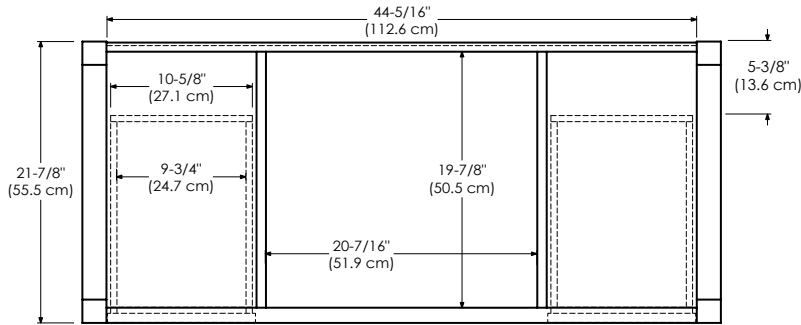

Available tops:

CERAMIC SINKTOP

STONE COUNTER

TECHSTONE™ TOP

WIDEAPPEAL™ TOP

TOP VIEW

FRONT VIEW

SIDE VIEW