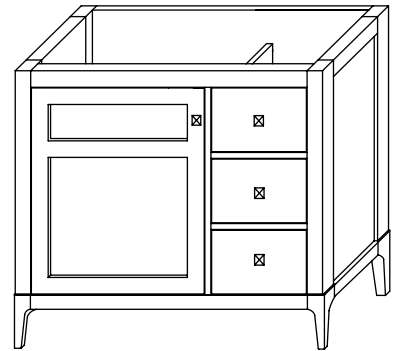

MODEL: 051736-3L-FINISH
051736-3R-FINISH

SPECIFICATION SHEET

NEO-CLASSIC COLLECTION

- Soft Close Wood doors
- Soft close and Full Extension drawers with Dovetail construction
- Under mount glides
- Extend design with optional 12" Drawer bridge
- Matching finish throughout the interior
- Optional Drawer Organizer
- Matching Mirror, Medicine Cabinet and Wall Cabinet

All Ronbow cabinets are made of solid hardwood or hardwood plywood and meet strict CARB Standards. No particle Board or Micro-Density Fiberboard (MDF) are used.

Available finishes:	Available tops:
VINTAGE HONEY R01	CERAMIC SINKTOP
WHITE W01	STONE COUNTER
	TECHSTONE™ TOP
	WIDEAPPEAL™ TOP

Shown as left (L)

TOP VIEW