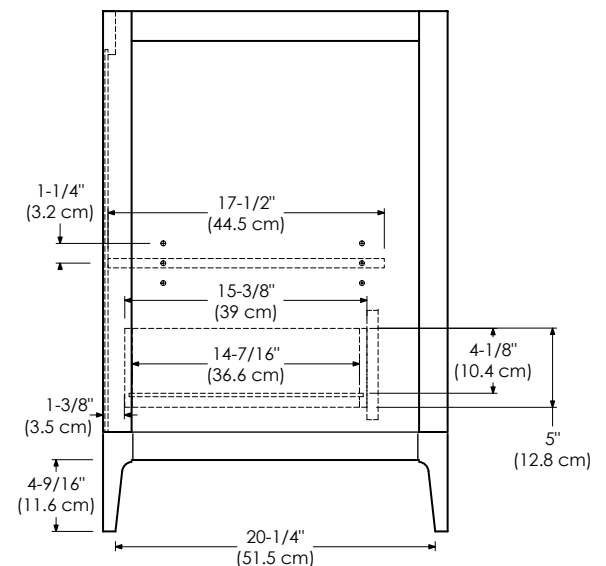

Available tops:

CERAMIC SINKTOP

STONE COUNTER

TECHSTONE™ TOP

WIDEAPPEAL™ TOP

TOP VIEW

FRONT VIEW

SIDE VIEW