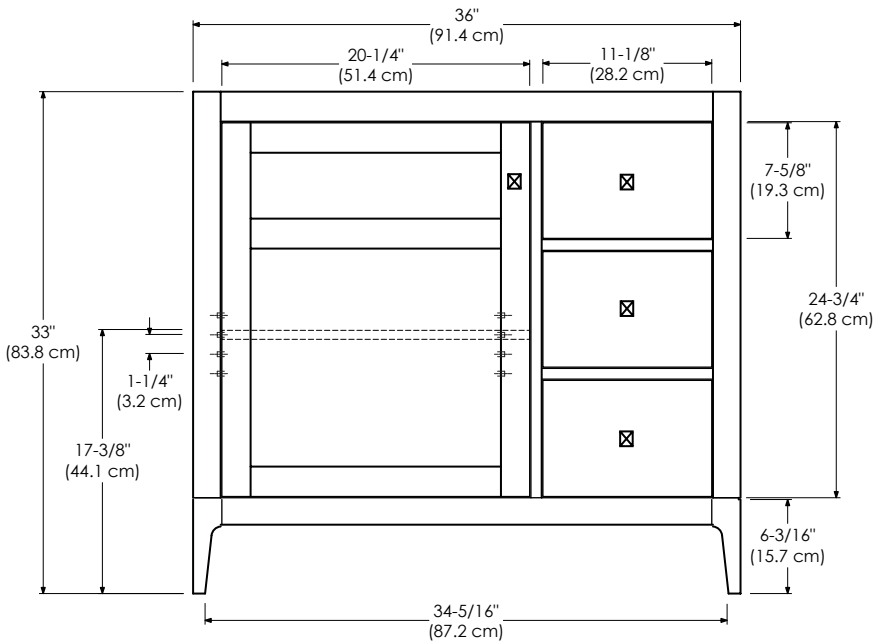

Shown as left (L)

TOP VIEW

FRONT VIEW

SIDE VIEW

- Soft Close Wood doors
- Soft close and Full Extension drawers with Dovetail construction
- Under mount glides
- Extend design with optional 12" Drawer bridge
- Matching finish throughout the interior
- Optional Drawer Organizer
- Matching Mirror, Medicine Cabinet and Wall Cabinet