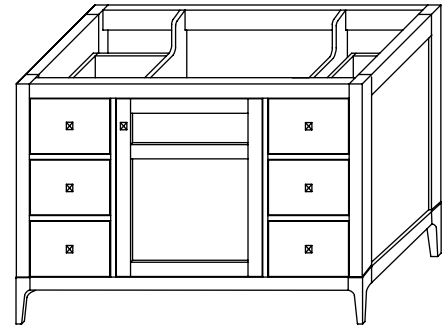

- Soft Close Wood doors
- Soft close and Full Extension drawers with Dovetail construction
- Under mount glides
- Extend design with optional 12" Drawer bridge
- Matching finish throughout the interior
- Optional Drawer Organizer
- Matching Mirror, Medicine Cabinet and Wall Cabinet

All Ronbow cabinets are made of solid hardwood or hardwood plywood and meet strict CARB Standards. No particle Board or Micro-Density Fiberboard (MDF) are used.

Available finishes:

VINTAGE HONEY R01

WHITE W01

Available tops:

CERAMIC SINKTOP

STONE COUNTER

TECHSTONE™ TOP

WIDEAPPEAL™ TOP

TOP VIEW