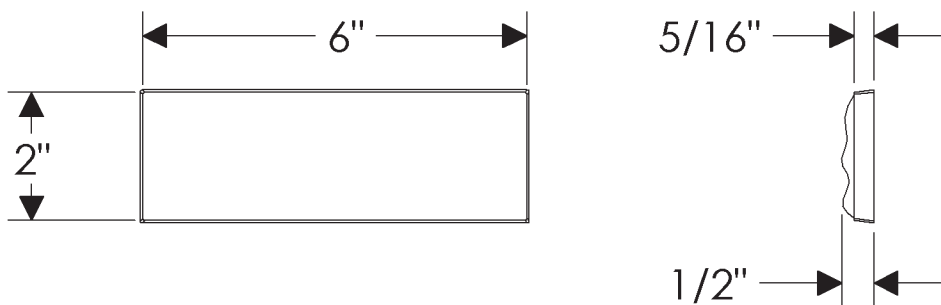

ROCKY MOUNTAIN®

H A R D W A R E

TT650
River Rocks
2" x 6"