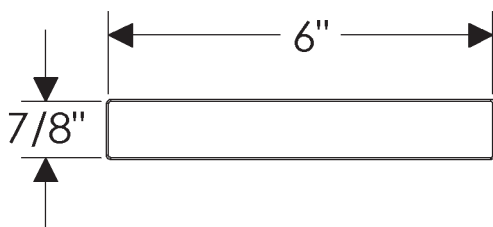

ROCKY MOUNTAIN®

H A R D W A R E

TT632
Water
7/8" x 6"