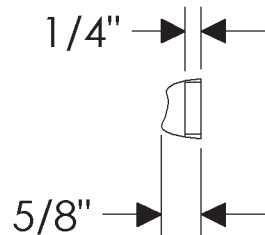

ROCKY MOUNTAIN®

H A R D W A R E

TT632
Water
7/8" x 6"