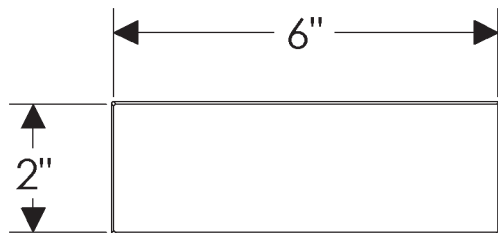

ROCKY MOUNTAIN®

H A R D W A R E

TT630
Water
2" x 6"