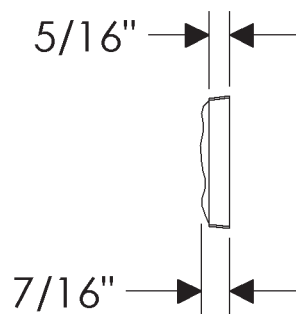

ROCKY MOUNTAIN®

H A R D W A R E

TT630
Water
2" x 6"