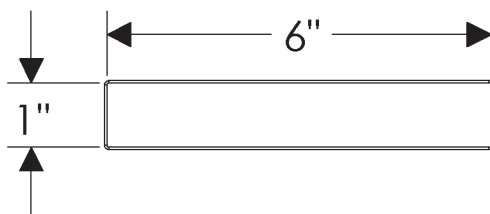

ROCKY MOUNTAIN®

H A R D W A R E

TT612
Blush
1" x 6"