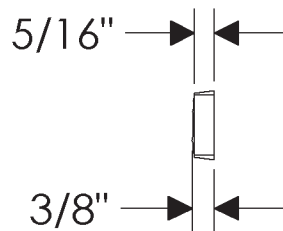

ROCKY MOUNTAIN®

H A R D W A R E

TT612
Blush
1" x 6"