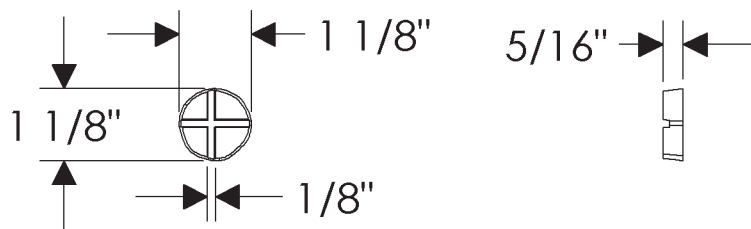

ROCKY MOUNTAIN®

H A R D W A R E

TT562
Freckle - GT
1 1/8" x 1 1/8"