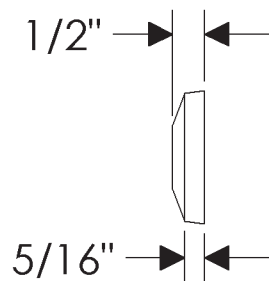

# ROCKY MOUNTAIN®

H A R D W A R E

TT510  
Invert  
2" x 2"