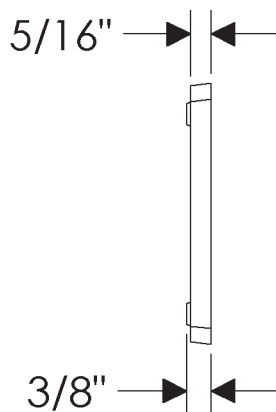

ROCKY MOUNTAIN®

H A R D W A R E

TT505
Rivets
4" x 4"