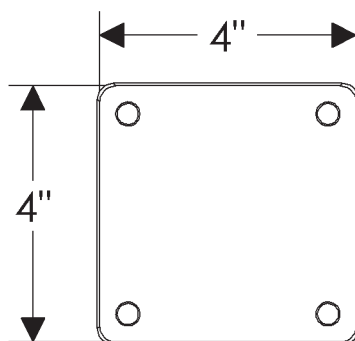

ROCKY MOUNTAIN®

H A R D W A R E

TT505
Rivets
4" x 4"