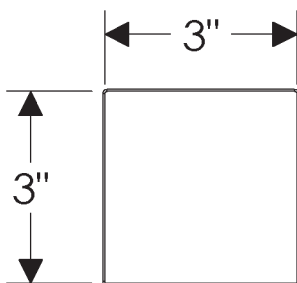

# ROCKY MOUNTAIN®

H A R D W A R E

TT312  
Blush  
3" x 3"