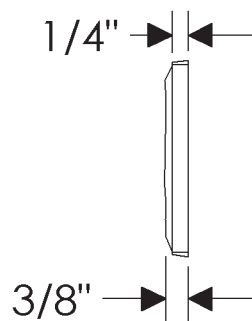

# ROCKY MOUNTAIN®

H A R D W A R E

TT312  
Blush  
3" x 3"