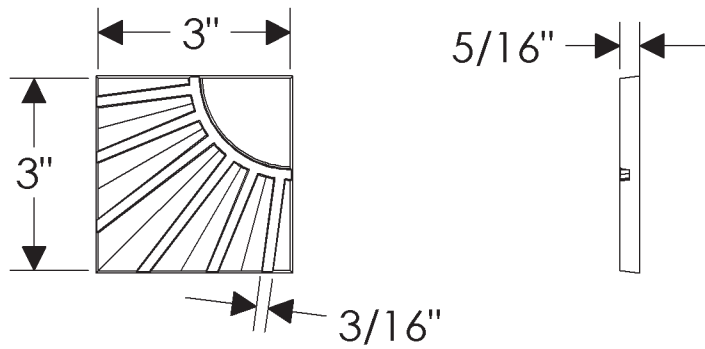

# ROCKY MOUNTAIN®

H A R D W A R E

TT245  
Quarter Sun - GT  
3" x 3"