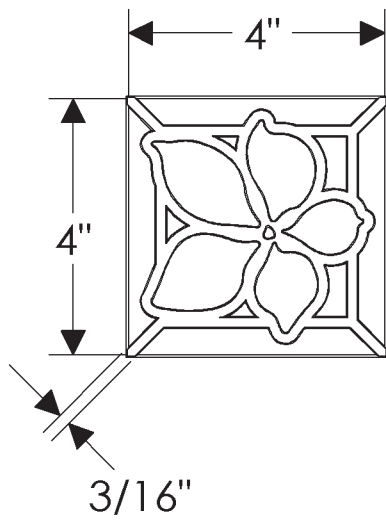

# ROCKY MOUNTAIN®

H A R D W A R E

TT230  
Kailua - GT  
4" x 4"