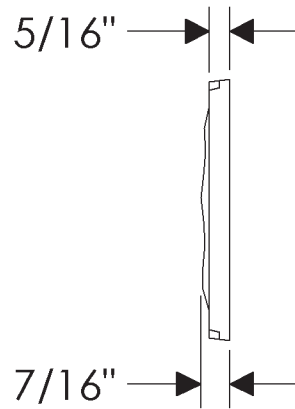

# ROCKY MOUNTAIN®

H A R D W A R E

TT230  
Kailua - GT  
4" x 4"