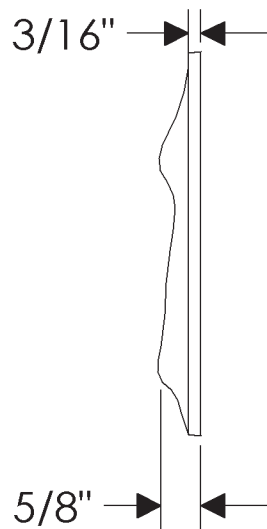

ROCKY MOUNTAIN®

H A R D W A R E

TT207
Pear
6" x 6"