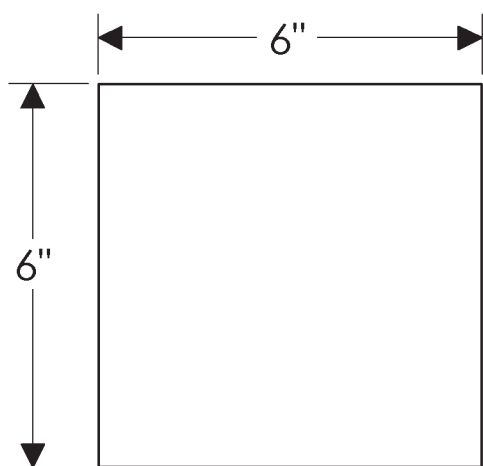

ROCKY MOUNTAIN®

H A R D W A R E

TT207
Pear
6" x 6"