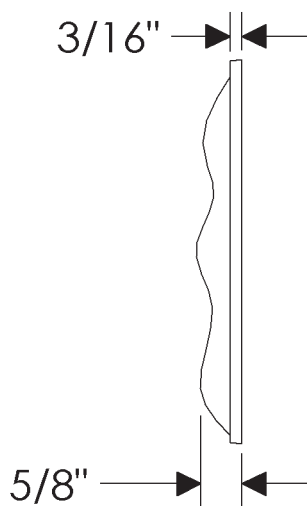

ROCKY MOUNTAIN®

H A R D W A R E

TT206
Cherry
6" x 6"