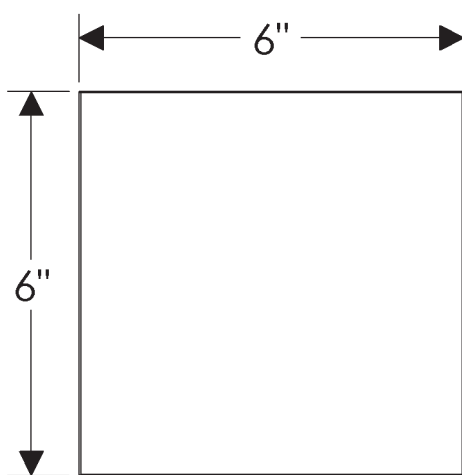

ROCKY MOUNTAIN®

H A R D W A R E

TT206
Cherry
6" x 6"