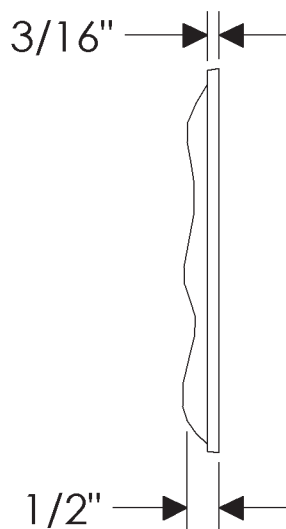

ROCKY MOUNTAIN®

H A R D W A R E

TT205
Plum
6" x 6"