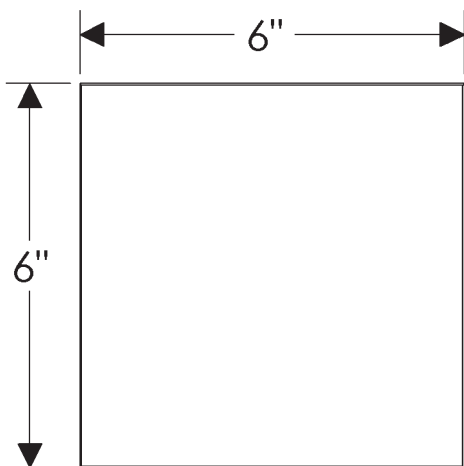

ROCKY MOUNTAIN®

H A R D W A R E

TT205
Plum
6" x 6"