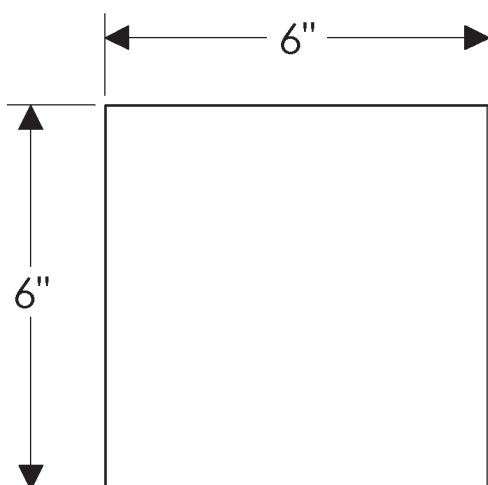

ROCKY MOUNTAIN®

H A R D W A R E

TT201
Crab Apple
6" x 6"