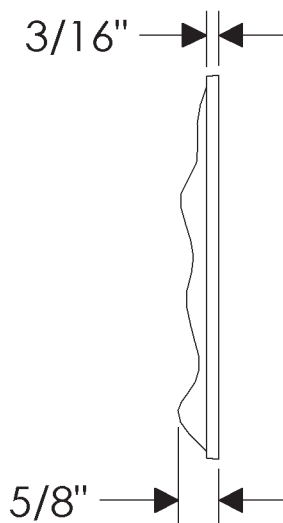

ROCKY MOUNTAIN®

H A R D W A R E

TT201
Crab Apple
6" x 6"