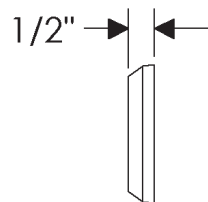

# ROCKY MOUNTAIN®

H A R D W A R E

IP417  
Circle Beveled  
2 5/8"