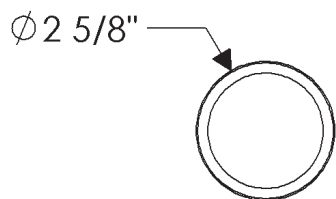

# ROCKY MOUNTAIN®

H A R D W A R E

IP417  
Circle Beveled  
2 5/8"