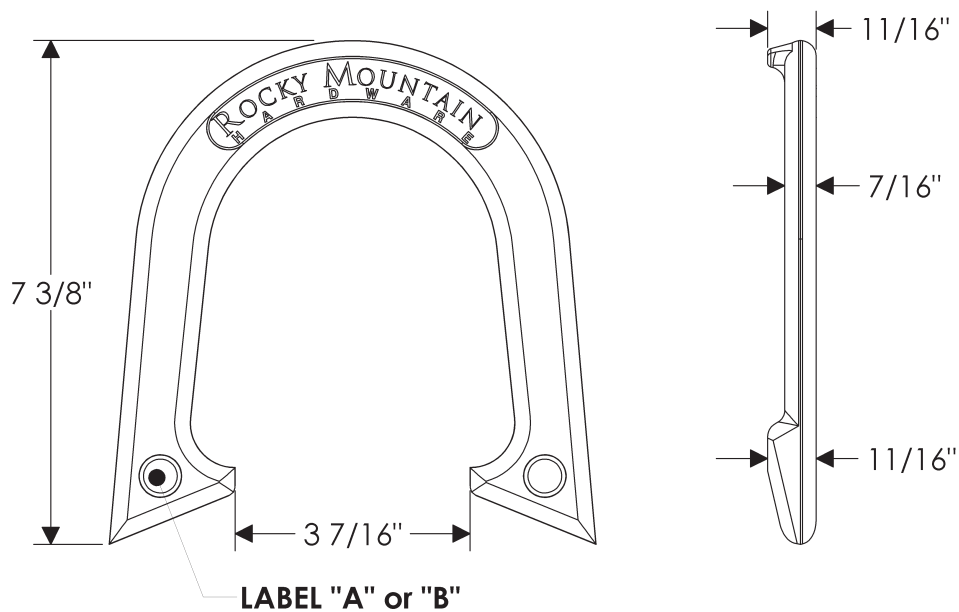

ROCKY MOUNTAIN®

H A R D W A R E

HS100
Single Shoe