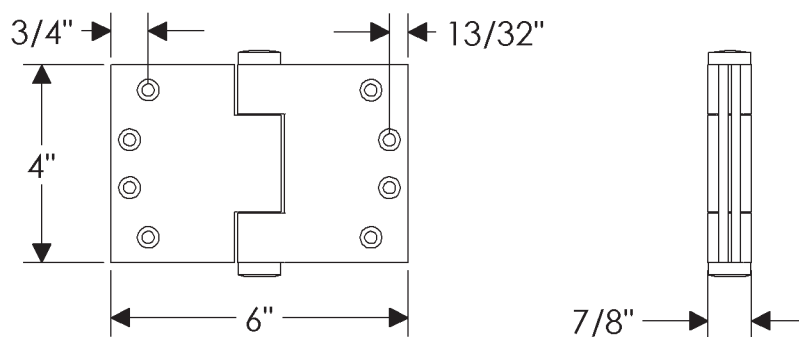

ROCKY MOUNTAIN®

H A R D W A R E

HNGWT4x6
Concealed Bearing Hinge
4" x 6"