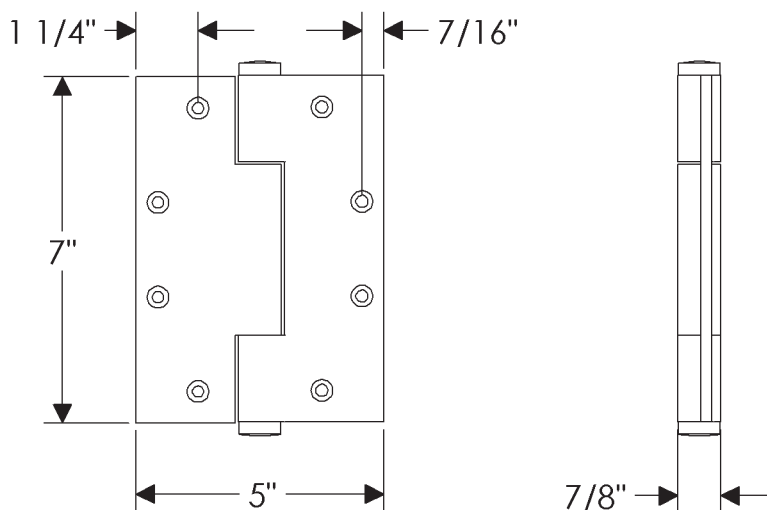

ROCKY MOUNTAIN®

H A R D W A R E

HNG7x5
Concealed Bearing Hinge
7" x 5"