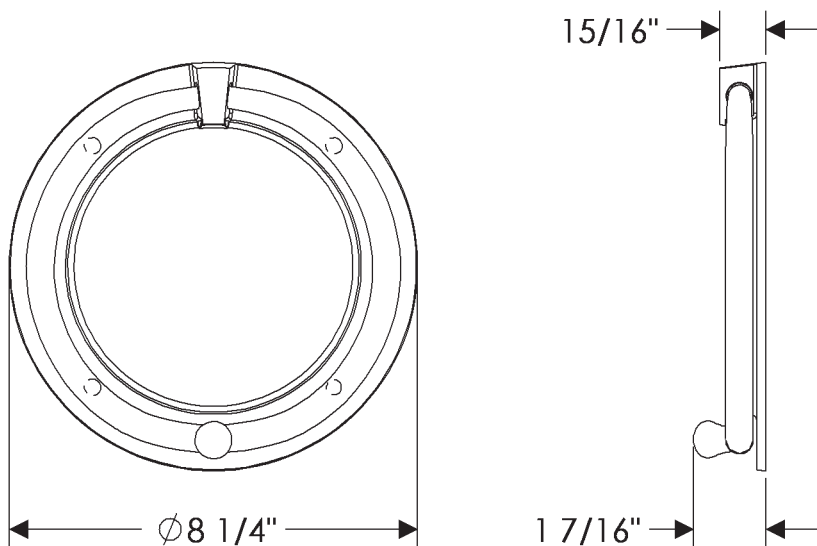

ROCKY MOUNTAIN®

H A R D W A R E

DK825
Round Escutcheon
8 1/4"