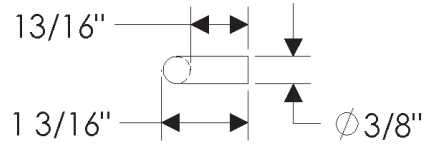

CK333
3"

CK335
3 1/2"

CK340
4"

CK308
5"

Wire Cabinet Pulls