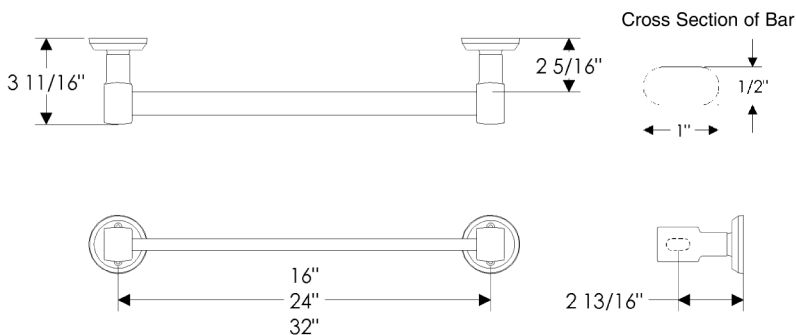

- All finishes are priced the same.
- Combinations are shown with E417 Round Escutcheons for illustration purposes only. Refer to Section B for escutcheon styles and specifications.
- Specify escutcheon style, metal, patina, and bar length.

TB3 Tempo Towel Bar (Continued)

TB3 Tempo Towel Bar

with **E21005 Mack** Escutcheon

2 1/2" x 4 1/2"

- 16"
- 24"
- 32"

with **E30403 Hammered** Escutcheon

2 1/2" x 4 1/2"

- 16"
- 24"
- 32"

with **E30503 Convex** Escutcheon

2 1/2" x 4 1/2"

- 16"
- 24"
- 32"

with **E30603 Corbel Arched** Escutcheon

2 1/2" x 4 1/2"

- 16"
- 24"
- 32"

with **E30703 Corbel Rectangular** Escutcheon

2 1/2" x 4 1/2"

2 1/2" x 4 1/2"

- 16"
- 24"
- 32"

with **E30806 Oval Bordeaux** Escutcheon

2 1/2" x 5 1/2"

- 16"
- 24"
- 32"

- All finishes are priced the same.
- Combinations are shown with E417 Round Escutcheons for illustration purposes only. Refer to Section B for escutcheon styles and specifications.
- Specify escutcheon style, metal, patina, and bar length.