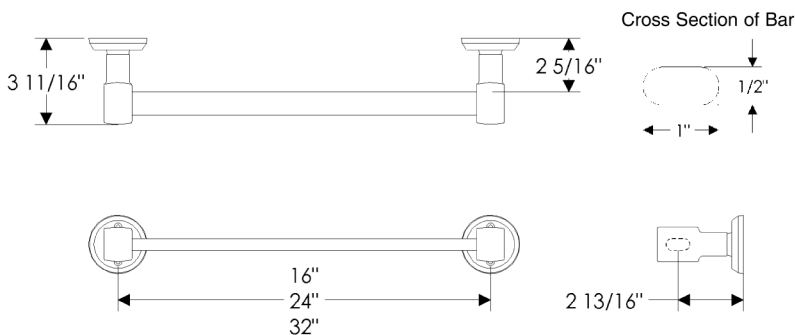

with **E701 Arched** Escutcheon

2 1/2" x 5 1/2"

16"
24"
32"

with **E10820 Round Briggs** Escutcheon

2 1/2"

16"
24"
32"

with **E10800 Briggs** Escutcheon

2 3/8" x 7"

16"
24"
32"

with **E417 Round** Escutcheon

2 1/2"

16"
24"
32"

with **E418 Round** Escutcheon

3 1/4"

16"
24"
32"

- All finishes are priced the same.
- Combinations are shown with E417 Round Escutcheons for illustration purposes only. Refer to Section B for escutcheon styles and specifications.
- Specify escutcheon style, metal, patina, bar length, and leather or texture.

TB3 Tempo Towel Bar

with **E202 Round Metro** Escutcheon
 3 1/2"
 16"
 24"
 32"

with **E204 Square Metro** Escutcheon
 2 1/4" x 2 1/4"
 16"
 24"
 32"

with **E205 Metro** Escutcheon
 2 1/4" x 3 1/4"
 16"
 24"
 32"