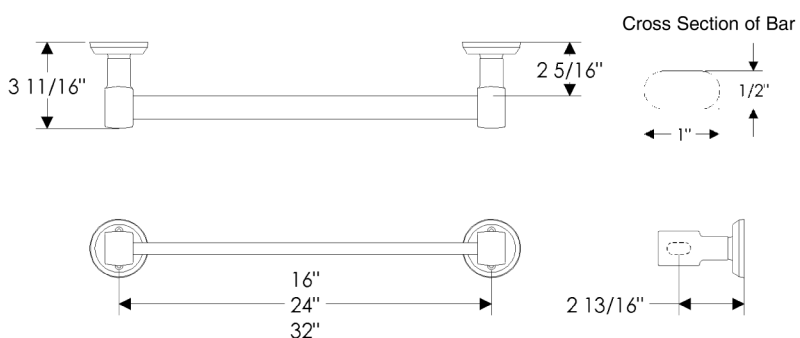

with **E30503 Convex** Escutcheon

2 1/2" x 4 1/2"

- 16"
- 24"
- 32"

with **E30603 Corbel Arched** Escutcheon

2 1/2" x 4 1/2"

- 16"
- 24"
- 32"

with **E30703 Corbel Rectangular** Escutcheon

2 1/2" x 4 1/2"

- 16"
- 24"
- 32"

with **E30802 Round Bordeaux** Escutcheon

2 1/2"

- 16"
- 24"
- 32"

with **E30803 Round Bordeaux** Escutcheon

3 1/4"

- 16"
- 24"
- 32"

with **E30804 Bordeaux** Escutcheon

2 1/2" x 4 1/2"

- 16"
- 24"
- 32"

with **E30806 Oval Bordeaux** Escutcheon

2 1/2" x 5 1/2"

- 16"
- 24"
- 32"

- All finishes are priced the same.
- Combinations are shown with E417 Round Escutcheons for illustration purposes only. Refer to Section B for escutcheon styles and specifications.
- Specify escutcheon style, metal, patina, and bar length.

TB3 Tempo Towel Bar (Continued)

with **E500 Curved** Escutcheon

2 1/2" x 3 3/4"

16"
24"
32"

with **E504 Curved** Escutcheon

2 1/2" x 4 1/2"

16"
24"
32"

with **E501 Oval** Escutcheon