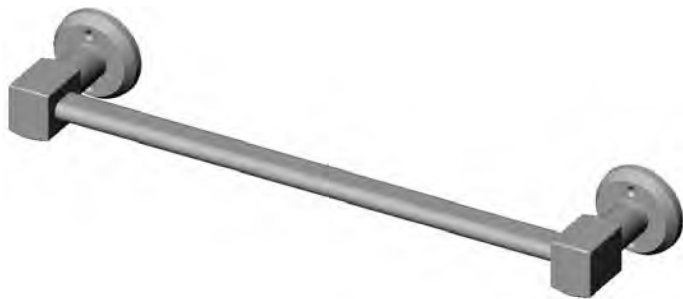

with **E701 Arched** Escutcheon

2 1/2" x 5 1/2"

16"
24"
32"

with **E10820 Round Briggs** Escutcheon

2 1/2"

16"
24"
32"

with **E10800 Briggs** Escutcheon

2 3/8" x 7"

16"
24"
32"

with **E417 Round** Escutcheon

2 1/2"

16"
24"
32"

with **E418 Round** Escutcheon

3 1/4"

16"
24"
32"

- All finishes are priced the same.
- Combinations are shown with E417 Round Escutcheons for illustration purposes only. Refer to Section B for escutcheon styles and specifications.
- Specify escutcheon style, metal, patina, bar length, and leather or texture.

TB3 Tempo Towel Bar

with **E202 Round Metro** Escutcheon
 3 1/2"
 16"
 24"
 32"

with **E204 Square Metro** Escutcheon
 2 1/4" x 2 1/4"
 16"
 24"
 32"

with **E205 Metro** Escutcheon
 2 1/4" x 3 1/4"
 16"
 24"
 32"