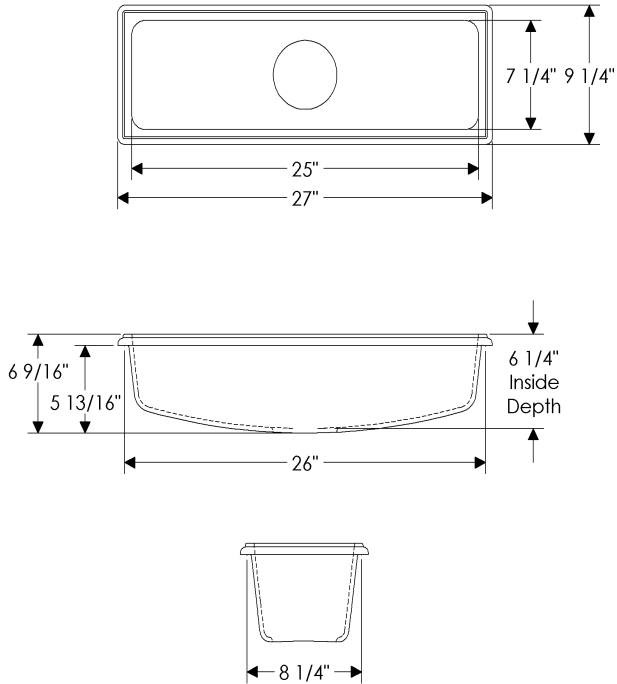

ROCKY MOUNTAIN®

H A R D W A R E

SK408

Avalon Sink

**9 1/4" x 27" x 6 1/4" deep
self-rimming or undermount**

54 lbs.