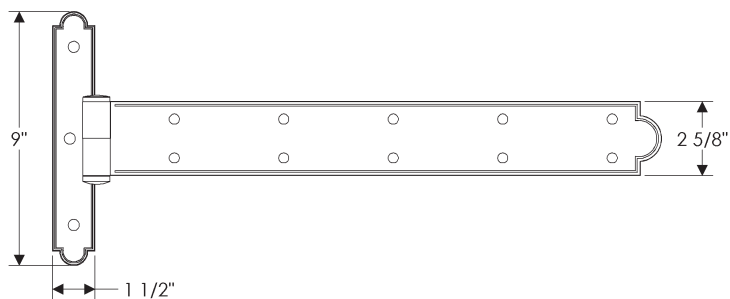

ROCKY MOUNTAIN®

H A R D W A R E

SHNG20
Strap Hinge
20"