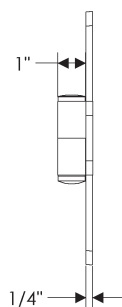

ROCKY MOUNTAIN®

H A R D W A R E

SHNG20
Strap Hinge
20"