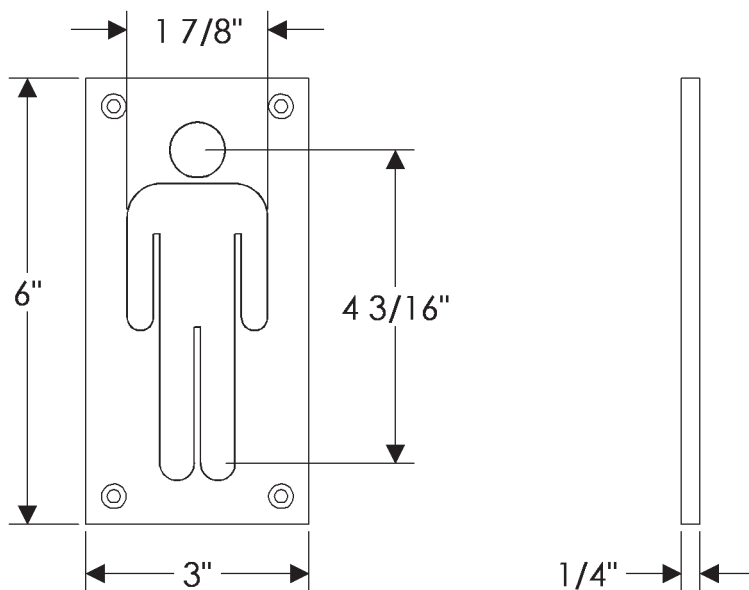

ROCKY MOUNTAIN®

H A R D W A R E

PL300M
Plaque