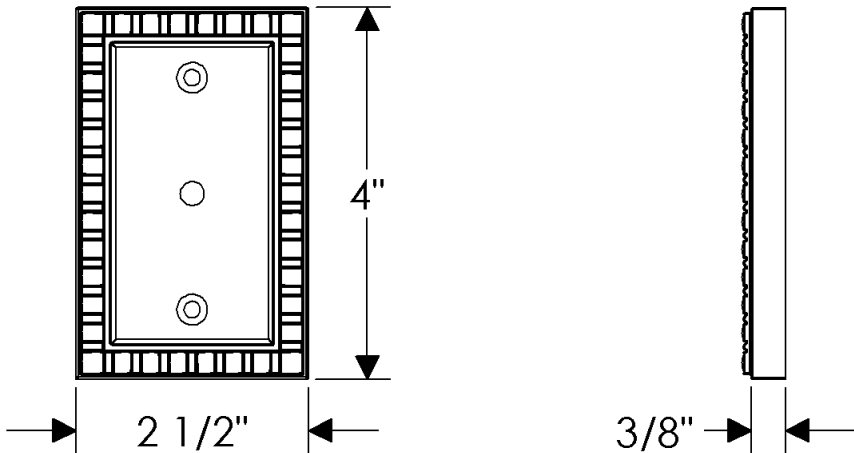

Corbel Rectangular Mortise Bolt

IP30790