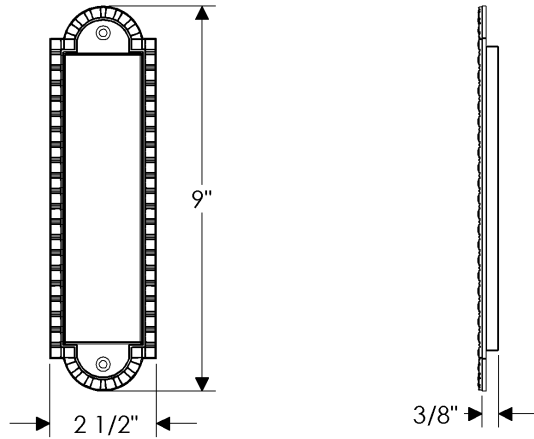

Corbel Arched Flush Pull

FP30600