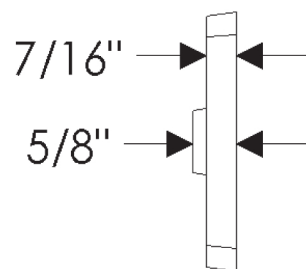

Curved Collection

E500
Curved Escutcheon
2 1/2" x 3 3/4"