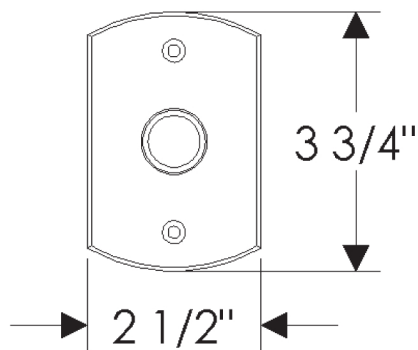

Curved Collection

E500
Curved Escutcheon
2 1/2" x 3 3/4"