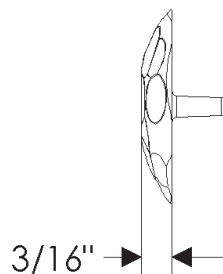

# ROCKY MOUNTAIN®

H A R D W A R E

DC3  
Round Clavos  
1 1/4"