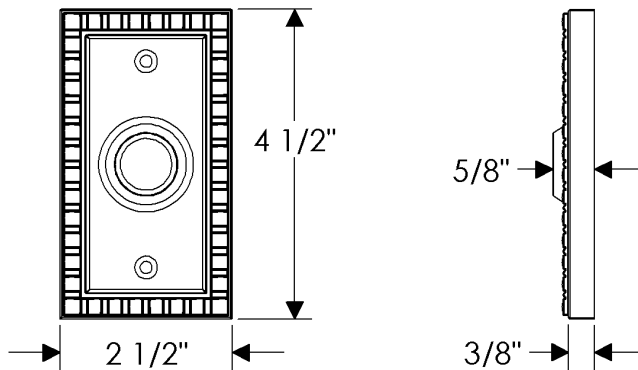

Corbel Rectangular Door Bell Button

DBB-E30703
Corbel Rectangular Escutcheon
2 1/2" x 4 1/2"