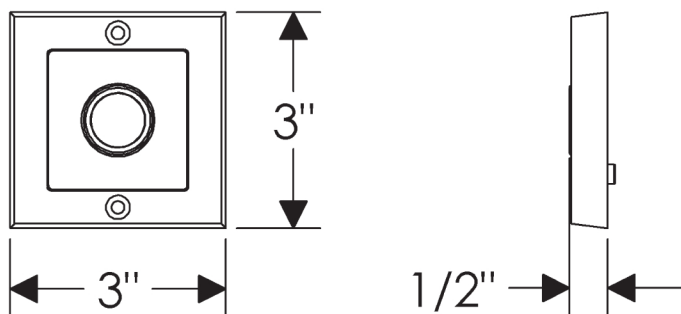

## Designer Collection

E103  
Square Designer Escutcheon  
3" x 3"